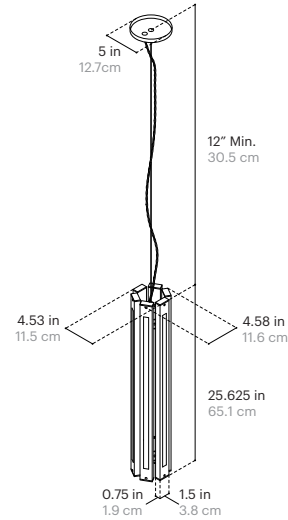

Warranty:

5 years

Fixture Weight:

14 lbs / 6.3 kg

Shipping Size and Weight:

10"L x 10"W x 40" H
25.4 cm x 25.4 cm x 101.6 cm
20 lbs / 9.1 kg

SPECIFICATIONS

LED:

LED Temperatures (K):

2200, 2500, 2700, 3000, 3500, 4000, 5000

Cord Length:

120" / 304.8 cm, Field Adjustable

Minimum Drop Length:

12" / 30.5 cm

FINISH OPTIONS

Metal and Canopy Finishes:

Fixture Weight:

18 lbs / 8.2 kg

Shipping Size and Weight:

10"L x 10"W x 40" H
25.4 cm x 25.4 cm x 101.6 cm
25 lbs / 11.4 kg

SPECIFICATIONS

LED:

Flexible LED Module (>60,000 Hour Lifespan)
Universal Voltage 120V-277V, 50Hz/60Hz