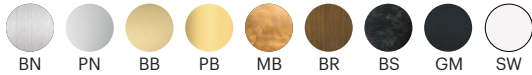

LED Temperatures (K):

2200, 2500, 2700, 3000, 3500, 4000, 5000

Cord Length:

120" / 304.8 cm, Field Adjustable

Minimum Drop Length:

12" / 30.5 cm

FINISH OPTIONS

Metal and Canopy Finishes:

Brushed Nickel, Polished Nickel, Brushed Brass, Polished Brass, Mottled Brass, Bronze, Blackened Steel, Gunmetal, Satin White

Cord Colors:

Black, Brown, Houndstooth

SPECIFICATION CODE

Fixture	Size	LED Temp	Brightness	Dimming
BX6	24		SB	UNV
		22 - 2200K		
		25 - 2500K		
		27 - 2700K		
		30 - 3000K		
		35 - 3500K		
		40 - 4000K		
		50 - 5000K		

FINISH CODE

Metal Finish		Canopy Finish	
BN - Brushed Nickel	BR - Bronze	SN - Brushed Nickel	BR - Bronze
PN - Polished Nickel	BS - Blackened Steel	PN - Polished Nickel	BS - Blackened Steel
BB - Brushed Brass	GM - Gunmetal	BB - Brushed Brass	GB - Gunmetal
PB - Polished Brass		PB - Polished Brass	SW - Satin White
MB - Mottled Brass		MB - Mottled Brass	