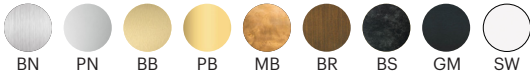

FINISH CODE

Metal Finish		Canopy Finish	
BN - Brushed Nickel	BR - Bronze	SN - Brushed Nickel	BR - Bronze
PN - Polished Nickel	BS - Blackened Steel	PN - Polished Nickel	BS - Blackened Steel
BB - Brushed Brass	GM - Gunmetal	BB - Brushed Brass	GB - Gunmetal
PB - Polished Brass		PB - Polished Brass	SW - Satin White
MB - Mottled Brass		MB - Mottled Brass	

Cord Length:

120" / 304.8 cm, Field Adjustable

Minimum Drop Length:

12" / 30.5 cm

FINISH OPTIONS

Metal and Canopy Finishes:

Brushed Nickel, Polished Nickel, Brushed Brass, Polished Brass, Mottled Brass, Bronze, Blackened Steel, Gunmetal, Satin White

Cord Colors:

Black, Brown, Houndstooth

SPECIFICATION CODE

Fixture	Size	LED Temp	Brightness	Dimming
BX6	36		SB	UNV
		22 - 2200K		
		25 - 2500K		
		27 - 2700K		
		30 - 3000K		
		35 - 3500K		
		40 - 4000K		
		50 - 5000K		