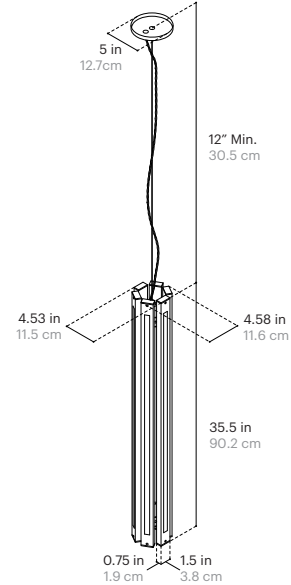

LED Temperatures (K):

2200, 2500, 2700, 3000, 3500, 4000, 5000

Cord Length:

120" / 304.8 cm, Field Adjustable

Minimum Drop Length:

12" / 30.5 cm

FINISH OPTIONS

Metal and Canopy Finishes:

Fixture Weight:

18 lbs / 8.2 kg

Shipping Size and Weight:

10"L x 10"W x 40" H
25.4 cm x 25.4 cm x 101.6 cm
25 lbs / 11.4 kg

SPECIFICATIONS

LED:

Flexible LED Module (>60,000 Hour Lifespan)
Universal Voltage 120V-277V, 50Hz/60Hz

Fixture Weight:

22 lbs / 9.9 kg

Shipping Size and Weight:

10"L x 10"W x 40" H
25.4 cm x 25.4 cm x 101.6 cm
30 lbs / 13.6 kg

SPECIFICATIONS

LED:

Flexible LED Module (>60,000 Hour Lifespan)
Universal Voltage 120V-277V, 50Hz/60Hz

Cord Length:

120" / 304.8 cm, Field Adjustable

Minimum Drop Length:

12" / 30.5 cm

FINISH OPTIONS

Metal and Canopy Finishes:

Brushed Nickel, Polished Nickel, Brushed Brass, Polished Brass, Mottled Brass, Bronze, Blackened Steel, Gunmetal, Satin White