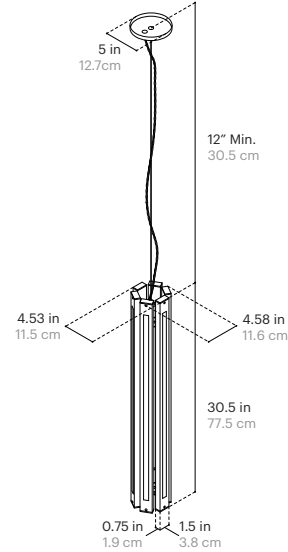

LED Temperatures (K):

2200, 2500, 2700, 3000, 3500, 4000, 5000

Cord Length:

120" / 304.8 cm, Field Adjustable

Minimum Drop Length:

12" / 30.5 cm

FINISH OPTIONS

Metal and Canopy Finishes:

Fixture Weight:

18 lbs / 8.2 kg

Shipping Size and Weight:

10"L x 10"W x 40" H
25.4 cm x 25.4 cm x 101.6 cm
25 lbs / 11.4 kg

SPECIFICATIONS

LED:

Flexible LED Module (>60,000 Hour Lifespan)
Universal Voltage 120V-277V, 50Hz/60Hz

Cord Length:

120" / 304.8 cm, Field Adjustable

Minimum Drop Length:

12" / 30.5 cm

FINISH OPTIONS

Metal and Canopy Finishes:

Brushed Nickel, Polished Nickel, Brushed Brass, Polished Brass, Mottled Brass, Bronze, Blackened Steel, Gunmetal, Satin White

Fixture Weight:

22 lbs / 9.9 kg

Shipping Size and Weight:

10"L x 10"W x 40" H
25.4 cm x 25.4 cm x 101.6 cm
30 lbs / 13.6 kg

SPECIFICATIONS

LED:

Flexible LED Module (>60,000 Hour Lifespan)
Universal Voltage 120V-277V, 50Hz/60Hz