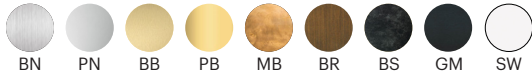

Brushed Nickel, Polished Nickel, Brushed Brass, Polished Brass, Mottled Brass, Bronze, Blackened Steel, Gunmetal, Satin White

Cord Colors:

Black, Brown, Houndstooth

SPECIFICATION CODE

Fixture	Size	LED Temp	Brightness	Dimming
BX6	24		SB	UNV
		22 - 2200K		
		25 - 2500K		
		27 - 2700K		
		30 - 3000K		
		35 - 3500K		
		40 - 4000K		
		50 - 5000K		

FINISH CODE

Metal Finish		Canopy Finish	
BN - Brushed Nickel	BR - Bronze	SN - Brushed Nickel	BR - Bronze
PN - Polished Nickel	BS - Blackened Steel	PN - Polished Nickel	BS - Blackened Steel
BB - Brushed Brass	GM - Gunmetal	BB - Brushed Brass	GB - Gunmetal
PB - Polished Brass		PB - Polished Brass	SW - Satin White
MB - Mottled Brass		MB - Mottled Brass	

Cord Colors:

Black, Brown, Houndstooth

SPECIFICATION CODE

Fixture	Size	LED Temp	Brightness	Dimming
BX6	30		SB	UNV
		22 - 2200K		
		25 - 2500K		
		27 - 2700K		
		30 - 3000K		
		35 - 3500K		
		40 - 4000K		
		50 - 5000K		