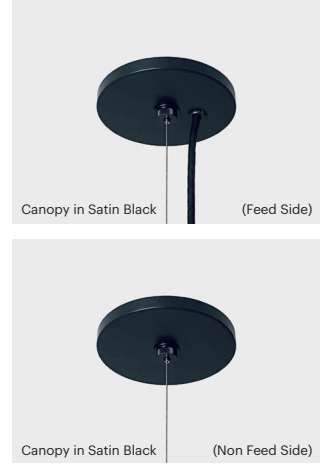

Canopy in Satin Black (Feed Side)

Canopy in Satin Black (Non Feed Side)

PRODUCT INFORMATION

Year of Design:
2018

Country of Manufacture:
Brooklyn, NY, USA

Materials:
Sustainably Harvested Eastern White Pine,
Leather, Steel, Brass, Aluminum, and Acrylic

Certifications:
Dry / Damp Location
UL Listed (US and Canada)
CE Listed (EU)

Warranty:
5 years

Fixture Weight:
7.5 lbs / 3.4 kg

Shipping Size and Weight:
80"L x 10"W x 10" H
203 cm x 25 cm x 25 cm
15 lbs / 6.8 kg

SPECIFICATIONS

LED:
Flexible LED Module (>60,000 Hour Lifespan)
Universal Voltage 120V-277V, 50Hz/60Hz

Dimming Options:
TRIAC/ELV or 0-10V*
*See compatible dimmer guide

Standard Brightness:
2358 Lumens (3000K), 94 CRI, 22W
(IES files available upon request)

High Brightness:
3365 Lumens (3000K), 94 CRI, 30W
(IES files available upon request)

LED Temperatures (K):
2200, 2500, 2700, 3000, 3500, 4000, 5000

Cord Length:
120" / 304.8 cm, Field Adjustable

Minimum Drop Length:
12" / 30.48 cm