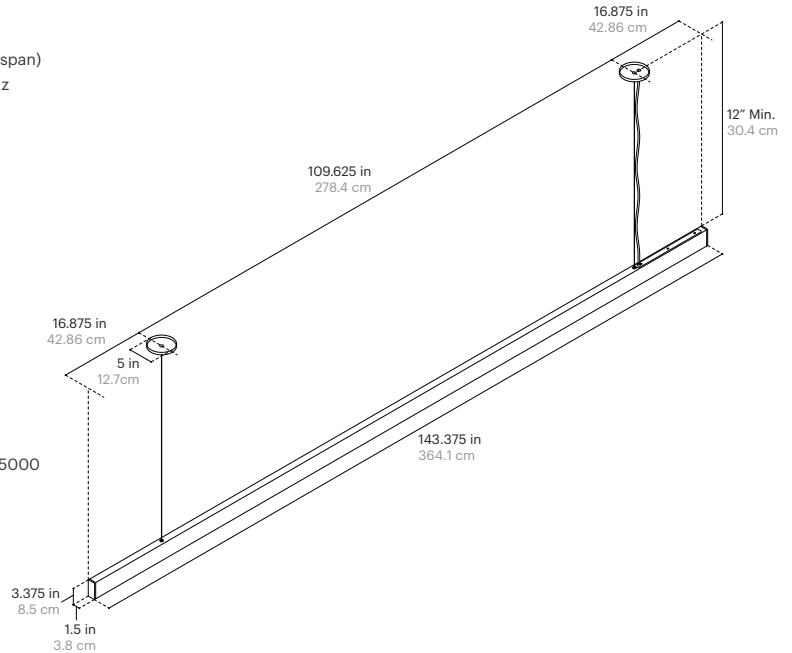

FINISH OPTIONS

Endcap and Canopy Finishes:
Brushed Nickel, Polished Nickel, Brushed Brass, Polished Brass, Mottled Brass, Bronze, Blackened Steel, Gunmetal

Leather Finishes:
Cobalt, Dark Brown, Black, Cognac

Cord Colors:
Black, Brown, Houndstooth

SPECIFICATION CODE

Fixture	Size	LED Temp	Brightness	Dimming
2X4L	144	22 - 2200K 25 - 2500K 27 - 2700K 30 - 3000K 35 - 3500K 40 - 4000K 50 - 5000K	SB - Standard Brightness HB - High Brightness*	TE - TRIAC / ELV O10 - 0-10V
		*Remote Driver in J-Box		

FINISH CODE

Endcap and Canopy* Finishes	Leather Finish	Cord Color
BN - Brushed Nickel PN - Polished Nickel BB - Brushed Brass PB - Polished Brass MB - Mottled Brass	BR - Bronze BS - Blackened Steel GM - Gunmetal	CO - Cobalt DB - Dark Brown BK - Black CG - Cognac
		BK - Black BR - Brown HT - Houndstooth
*Satin White Canopy Upon Request		

All products and specifications are subject to change without notice. For custom requests email: info@alexallenstudio.com

Version: January 22, 2024