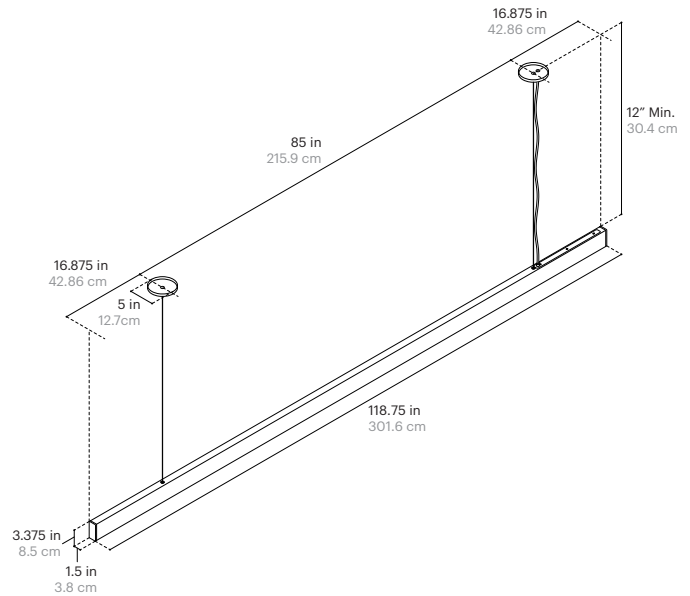

Endcap and Canopy Finishes:

Brushed Nickel, Polished Nickel, Brushed Brass, Polished Brass, Mottled Brass, Bronze, Blackened Steel, Gunmetal

Leather Finishes:

Cobalt, Dark Brown, Black, Cognac

Cord Colors:

Black, Brown, Houndstooth

SPECIFICATION CODE

Fixture	Size	LED Temp	Brightness	Dimming
2X4L	120			
		22 - 2200K	SB - Standard Brightness	TE - TRIAC / ELV
		25 - 2500K	HB - High Brightness*	O10 - 0-10V
		27 - 2700K		
		30 - 3000K	*Remote Driver in J-Box	
		35 - 3500K		
		40 - 4000K		
		50 - 5000K		

FINISH CODE

Endcap and Canopy* Finishes		Leather Finish	Cord Color
BN - Brushed Nickel	BR - Bronze	CO - Cobalt	BK - Black
PN - Polished Nickel	BS - Blackened Steel	DB - Dark Brown	BR - Brown
BB - Brushed Brass	GM - Gunmetal	BK - Black	HT - Houndstooth
PB - Polished Brass		CG - Cognac	
MB - Mottled Brass			

*Satin White Canopy Upon Request

All products and specifications are subject to change without notice. For custom requests email: info@alexallenstudio.com

Version: January 22, 2024