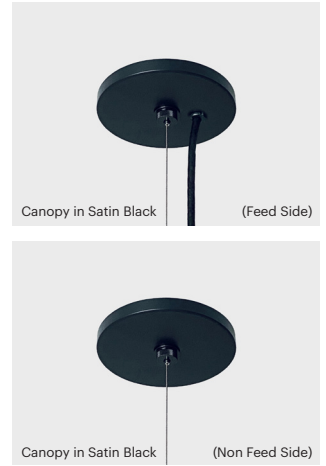

Canopy in Satin Black (Feed Side)

Canopy in Satin Black (Non Feed Side)

PRODUCT INFORMATION

Year of Design:
2018

Country of Manufacture:
Brooklyn, NY, USA

Materials:
Sustainably Harvested Eastern White Pine, Leather, Steel, Brass, Aluminum, and Acrylic

Certifications:
Dry / Damp Location
UL Listed (US and Canada)
CE Listed (EU)

Warranty: 5 years

Fixture Weight:
12.5 lbs / 5.7 kg

Shipping Size and Weight:
125"L x 10"W x 10" H
318 cm x 25 cm x 25 cm
22.5 lbs / 10.2 kg
(Ships LTL Freight)

SPECIFICATIONS

LED:
Flexible LED Module (>60,000 Hour Lifespan)
Universal Voltage 120V-277V, 50Hz/60Hz

Dimming Options:
TRIAC/ELV or 0-10V*
*See compatible dimmer guide

Standard Brightness:
3958 Lumens (3000K), 94 CRI, 38W
(IES files available upon request)

High Brightness:
5650 Lumens (3000K), 94 CRI, 52W
(IES files available upon request)

LED Temperatures (K):
2200, 2500, 2700, 3000, 3500, 4000, 5000

Cord Length:
120" / 304.8 cm, Field Adjustable

Minimum Drop Length:
12" / 30.48 cm