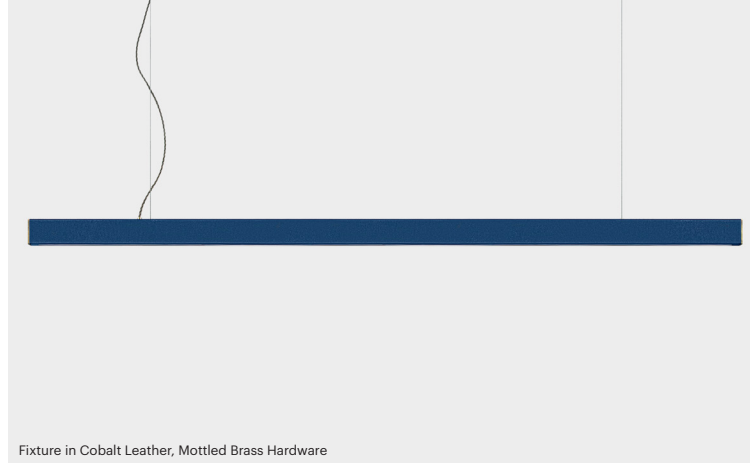

www.alexallenstudio.com

2x4 Leather (8ft)

Fixture in Cobalt Leather, Mottled Brass Hardware

Canopy in Satin Black (Feed Side)

Canopy in Satin Black (Non Feed Side)

PRODUCT INFORMATION

Year of Design:
2018

Country of Manufacture:
Brooklyn, NY, USA