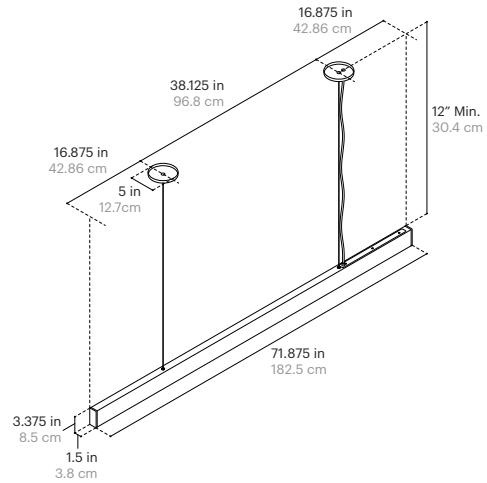

Endcap and Canopy Finishes:
Brushed Nickel, Polished Nickel, Brushed Brass, Polished Brass, Mottled Brass, Bronze, Blackened Steel, Gunmetal

Leather Finishes:
Cobalt, Dark Brown, Black, Cognac

Cord Colors:
Black, Brown, Houndstooth

SPECIFICATION CODE

Fixture	Size	LED Temp	Brightness	Dimming
2X4L	072			
		22 - 2200K	SB - Standard Brightness	TE - TRIAC / ELV
		25 - 2500K	HB - High Brightness	O10 - 0-10V
		27 - 2700K		
		30 - 3000K		
		35 - 3500K		
		40 - 4000K		
		50 - 5000K		

FINISH CODE

Endcap and Canopy* Finishes		Leather Finish	Cord Color
BN - Brushed Nickel	BR - Bronze	CO - Cobalt	BK - Black
PN - Polished Nickel	BS - Blackened Steel	DB - Dark Brown	BR - Brown
BB - Brushed Brass	GM - Gunmetal	BK - Black	HT - Houndstooth
PB - Polished Brass		CG - Cognac	
MB - Mottled Brass			

*Satin White Canopy Upon Request

All products and specifications are subject to change without notice. For custom requests email: info@alexallenstudio.com

Version: January 22, 2024