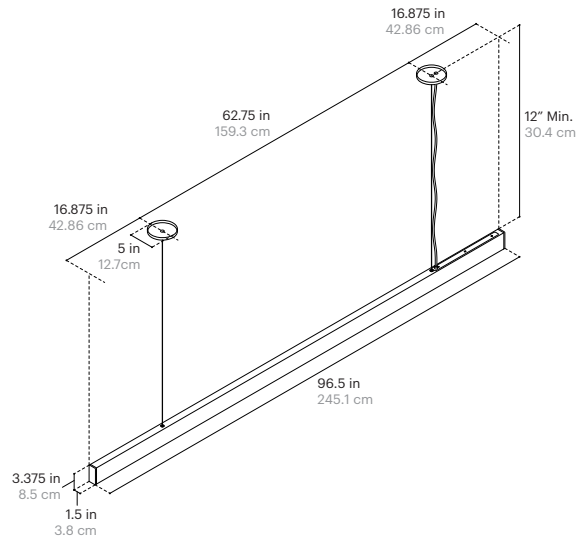

Endcap and Canopy Finishes:

Brushed Nickel, Polished Nickel, Brushed Brass, Polished Brass, Mottled Brass, Bronze, Blackened Steel, Gunmetal

Leather Finishes:

Cobalt, Dark Brown, Black, Cognac

Cord Colors:

Black, Brown, Houndstooth

SPECIFICATION CODE

Fixture	Size	LED Temp	Brightness	Dimming
2X4L	096			
		22 - 2200K	SB - Standard Brightness	TE - TRIAC / ELV
		25 - 2500K	HB - High Brightness*	O10 - 0-10V
		27 - 2700K		
		30 - 3000K	*Remote Driver in J-Box	
		35 - 3500K		
		40 - 4000K		
		50 - 5000K		

FINISH CODE

Endcap and Canopy* Finishes		Leather Finish	Cord Color
BN - Brushed Nickel	BR - Bronze	CO - Cobalt	BK - Black
PN - Polished Nickel	BS - Blackened Steel	DB - Dark Brown	BR - Brown
BB - Brushed Brass	GM - Gunmetal	BK - Black	HT - Houndstooth
PB - Polished Brass		CG - Cognac	
MB - Mottled Brass			

*Satin White Canopy Upon Request

All products and specifications are subject to change without notice. For custom requests email: info@alexallenstudio.com

Version: January 22, 2024