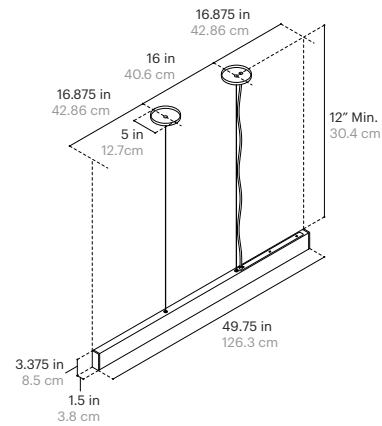

Endcap and Canopy Finishes:

Brushed Nickel, Polished Nickel, Brushed Brass, Polished Brass, Mottled Brass, Bronze, Blackened Steel, Gunmetal

Leather Finishes:

Cobalt, Dark Brown, Black, Cognac

Cord Colors:

Black, Brown, Houndstooth

SPECIFICATION CODE

Fixture	Size	LED Temp	Brightness	Dimming
2X4L	048			
		22 - 2200K	SB - Standard Brightness	TE - TRIAC / ELV
		25 - 2500K	HB - High Brightness	O10 - 0-10V
		27 - 2700K		
		30 - 3000K		
		35 - 3500K		
		40 - 4000K		
		50 - 5000K		

FINISH CODE

Endcap and Canopy* Finishes		Leather Finish	Cord Color
BN - Brushed Nickel	BR - Bronze	CO - Cobalt	BK - Black
PN - Polished Nickel	BS - Blackened Steel	DB - Dark Brown	BR - Brown
BB - Brushed Brass	GM - Gunmetal	BK - Black	HT - Houndstooth
PB - Polished Brass		CG - Cognac	
MB - Mottled Brass			

*Satin White Canopy Upon Request

All products and specifications are subject to change without notice. For custom requests email: info@alexallenstudio.com

Version: January 22, 2024