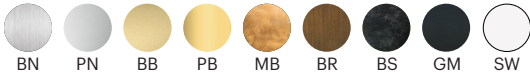

FINISH OPTIONS

Metal and Canopy Finishes:

Brushed Nickel, Polished Nickel, Brushed Brass, Polished Brass, Mottled Brass, Bronze, Blackened Steel, Gunmetal, Satin White

SPECIFICATION CODE

Fixture	Size	LED Temp	Brightness	Dimming
CON	30		SB	UNV
		22 - 2200K		
		25 - 2500K		
		27 - 2700K		
		30 - 3000K		
		35 - 3500K		
		40 - 4000K		
		50 - 5000K		

FINISH CODE

Metal Finish		Canopy Finish	
BN - Brushed Nickel	BR - Bronze	SN - Brushed Nickel	BR - Bronze
PN - Polished Nickel	BS - Blackened Steel	PN - Polished Nickel	BS - Blackened Steel
BB - Brushed Brass	GM - Gunmetal	BB - Brushed Brass	GM - Gunmetal
PB - Polished Brass		PB - Polished Brass	SW - Satin White
MB - Mottled Brass		MB - Mottled Brass	

Cord Length:
120" / 304.8 cm, Field Adjustable

Minimum Drop Length:
30" / 76.2 cm

Note: Numbers / sizes of individual Chord modules are fully customizable

FINISH OPTIONS

Metal and Canopy Finishes:

Brushed Nickel, Polished Nickel, Brushed Brass, Polished Brass, Mottled Brass, Bronze, Blackened Steel, Gunmetal, Satin White

SPECIFICATION CODE

Fixture	Size	LED Temp	Brightness	Dimming
CON	36		SB	UNV
		22 - 2200K		
		25 - 2500K		
		27 - 2700K		
		30 - 3000K		
		35 - 3500K		
		40 - 4000K		
		50 - 5000K		

FINISH CODE

Metal Finish		Canopy Finish	
BN - Brushed Nickel	BR - Bronze	SN - Brushed Nickel	BR - Bronze
PN - Polished Nickel	BS - Blackened Steel	PN - Polished Nickel	BS - Blackened Steel
BB - Brushed Brass	GM - Gunmetal	BB - Brushed Brass	GM - Gunmetal
PB - Polished Brass		PB - Polished Brass	SW - Satin White
MB - Mottled Brass		MB - Mottled Brass	