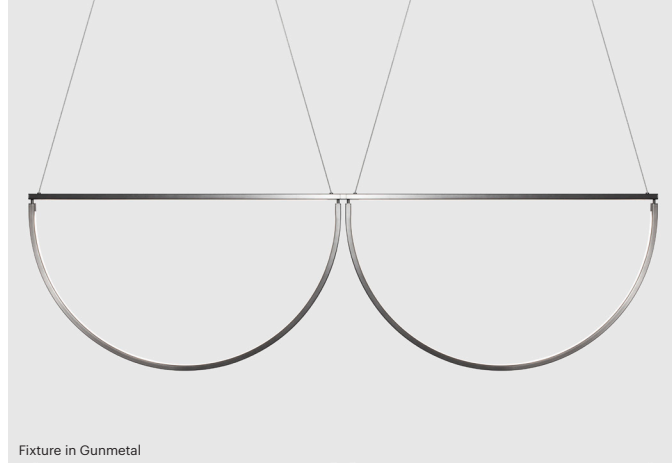

**AlexAllen
Studio**

AlexAllen Studio LLC
302 3rd Avenue
Brooklyn, NY 11215

+1 (917) 909-0405

www.alexallenstudio.com

Chord Convoy (30" + 30")

Fixture in Gunmetal

Canopy in Brushed Nickel

PRODUCT INFORMATION