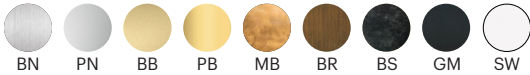

LED Temperatures (K):

2200, 2500, 2700, 3000, 3500, 4000, 5000

Cord Length:

120" / 304.8 cm, Field Adjustable

Minimum Drop Length:

30" / 76.2 cm

Note: Numbers / sizes of individual Chord modules are fully customizable

FINISH OPTIONS

Metal and Canopy Finishes:

Brushed Nickel, Polished Nickel, Brushed Brass, Polished Brass, Mottled Brass, Bronze, Blackened Steel, Gunmetal, Satin White

SPECIFICATION CODE

Fixture	Size	LED Temp	Brightness	Dimming
CON	30		SB	UNV
		22 - 2200K		
		25 - 2500K		
		27 - 2700K		
		30 - 3000K		
		35 - 3500K		
		40 - 4000K		
		50 - 5000K		

FINISH CODE

Metal Finish		Canopy Finish	
BN - Brushed Nickel	BR - Bronze	SN - Brushed Nickel	BR - Bronze
PN - Polished Nickel	BS - Blackened Steel	PN - Polished Nickel	BS - Blackened Steel
BB - Brushed Brass	GM - Gunmetal	BB - Brushed Brass	GM - Gunmetal
PB - Polished Brass		PB - Polished Brass	SW - Satin White
MB - Mottled Brass		MB - Mottled Brass	