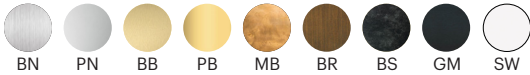

FINISH OPTIONS

Metal and Canopy Finishes:

Brushed Nickel, Polished Nickel, Brushed Brass, Polished Brass, Mottled Brass, Bronze, Blackened Steel, Gunmetal, Satin White

SPECIFICATION CODE

Fixture	Size	LED Temp	Brightness	Dimming
CON	30		SB	UNV
		22 - 2200K		
		25 - 2500K		
		27 - 2700K		
		30 - 3000K		
		35 - 3500K		
		40 - 4000K		
		50 - 5000K		

SPECIFICATION CODE

Fixture	Size	LED Temp	Brightness	Dimming
CON	36		SB	UNV
		22 - 2200K		
		25 - 2500K		
		27 - 2700K		
		30 - 3000K		
		35 - 3500K		
		40 - 4000K		
		50 - 5000K		

FINISH CODE

Metal Finish		Canopy Finish	
BN - Brushed Nickel	BR - Bronze	SN - Brushed Nickel	BR - Bronze
PN - Polished Nickel	BS - Blackened Steel	PN - Polished Nickel	BS - Blackened Steel
BB - Brushed Brass	GM - Gunmetal	BB - Brushed Brass	GM - Gunmetal
PB - Polished Brass		PB - Polished Brass	SW - Satin White
MB - Mottled Brass		MB - Mottled Brass	

Cord Length:

120" / 304.8 cm, Field Adjustable

Minimum Drop Length:

30" / 76.2 cm

Note: Numbers / sizes of individual Chord modules are fully customizable

FINISH OPTIONS

Metal and Canopy Finishes:

Brushed Nickel, Polished Nickel, Brushed Brass, Polished Brass, Mottled Brass, Bronze, Blackened Steel, Gunmetal, Satin White

SPECIFICATION CODE

Fixture	Size	LED Temp	Brightness	Dimming
CON	40		SB	UNV
		22 - 2200K		
		25 - 2500K		
		27 - 2700K		
		30 - 3000K		
		35 - 3500K		
		40 - 4000K		
		50 - 5000K		

FINISH CODE

Metal Finish		Canopy Finish	
BN - Brushed Nickel	BR - Bronze	SN - Brushed Nickel	BR - Bronze
PN - Polished Nickel	BS - Blackened Steel	PN - Polished Nickel	BS - Blackened Steel
BB - Brushed Brass	GM - Gunmetal	BB - Brushed Brass	GM - Gunmetal
PB - Polished Brass		PB - Polished Brass	SW - Satin White
MB - Mottled Brass		MB - Mottled Brass	