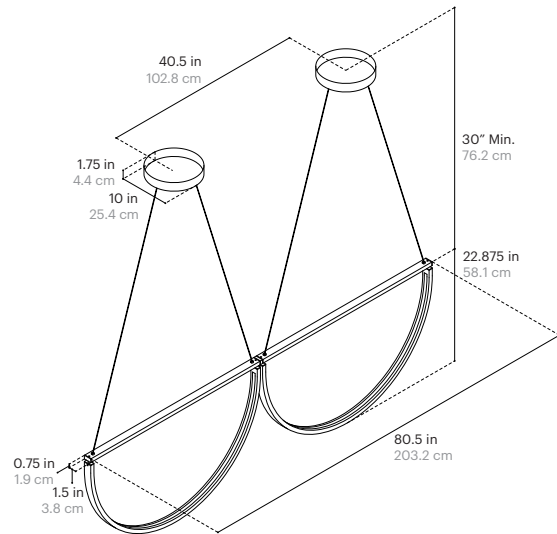

Fixture Weight:

20 lbs / 9.1 kg

Shipping Size and Weight:

55"L x 9"W x 29" H
152 cm x 25 cm x 25 cm
60 lbs / 27.2 kg

SPECIFICATIONS

LED:

Flexible LED Module (>60,000 Hour Lifespan)
Universal Voltage 120V-277V, 50Hz/60Hz

Cord Length:

120" / 304.8 cm, Field Adjustable

Minimum Drop Length:

30" / 76.2 cm

Note: Numbers / sizes of individual Chord modules are fully customizable

FINISH OPTIONS

Metal and Canopy Finishes:

Brushed Nickel, Polished Nickel, Brushed Brass, Polished Brass, Mottled Brass, Bronze, Blackened Steel, Gunmetal, Satin White