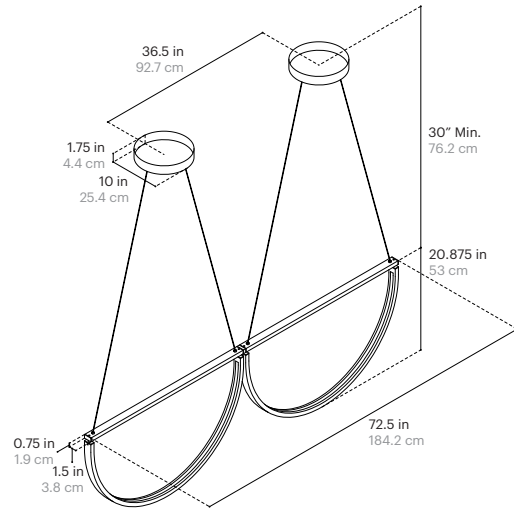

Warranty:

5 years

Fixture Weight:

16 lbs / 7.3 kg

Shipping Size and Weight:

55"L x 9"W x 29" H
386 cm x 23 cm x 74 cm
40 lbs / 18.1 kg

SPECIFICATIONS

LED:

LED Temperatures (K):

2200, 2500, 2700, 3000, 3500, 4000, 5000

Cord Length:

120" / 304.8 cm, Field Adjustable

Minimum Drop Length:

30" / 76.2 cm

Note: Numbers / sizes of individual Chord modules are fully customizable

Warranty:
5 years

Fixture Weight:
18 lbs / 8.2 kg

Shipping Size and Weight:
55"L x 9"W x 29" H
152 cm x 25 cm x 25 cm
50 lbs / 22.6 kg

SPECIFICATIONS

LED:
Flexible LED Module (>60,000 Hour Lifespan)
Universal Voltage 120V-277V, 50Hz/60Hz

Cord Length:
120" / 304.8 cm, Field Adjustable

Minimum Drop Length:
30" / 76.2 cm

Note: Numbers / sizes of individual Chord modules are fully customizable

FINISH OPTIONS

Metal and Canopy Finishes:

Brushed Nickel, Polished Nickel, Brushed Brass, Polished Brass, Mottled Brass, Bronze, Blackened Steel, Gunmetal, Satin White