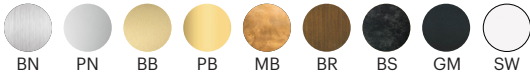

FINISH OPTIONS

Metal and Canopy Finishes:

Brushed Nickel, Polished Nickel, Brushed Brass, Polished Brass, Mottled Brass, Bronze, Blackened Steel, Gunmetal, Satin White

SPECIFICATION CODE

Fixture	Size	LED Temp	Brightness	Dimming
CON	30		SB	UNV
		22 - 2200K		
		25 - 2500K		
		27 - 2700K		
		30 - 3000K		
		35 - 3500K		
		40 - 4000K		
		50 - 5000K		

SPECIFICATION CODE

Fixture	Size	LED Temp	Brightness	Dimming
CON	40		SB	UNV
		22 - 2200K		
		25 - 2500K		
		27 - 2700K		
		30 - 3000K		
		35 - 3500K		
		40 - 4000K		
		50 - 5000K		

FINISH CODE

Metal Finish		Canopy Finish	
BN - Brushed Nickel	BR - Bronze	SN - Brushed Nickel	BR - Bronze
PN - Polished Nickel	BS - Blackened Steel	PN - Polished Nickel	BS - Blackened Steel
BB - Brushed Brass	GM - Gunmetal	BB - Brushed Brass	GM - Gunmetal
PB - Polished Brass		PB - Polished Brass	SW - Satin White
MB - Mottled Brass		MB - Mottled Brass	

LED Temperatures (K):
2200, 2500, 2700, 3000, 3500, 4000, 5000

Cord Length:
120" / 304.8 cm, Field Adjustable

Minimum Drop Length:
30" / 76.2 cm

Note: Numbers / sizes of individual Chord modules are fully customizable

FINISH OPTIONS

Metal and Canopy Finishes:
Brushed Nickel, Polished Nickel, Brushed Brass, Polished Brass, Mottled Brass, Bronze, Blackened Steel, Gunmetal, Satin White

SPECIFICATION CODE

Fixture	Size	LED Temp	Brightness	Dimming
CON	48		SB	UNV
		22 - 2200K		
		25 - 2500K		
		27 - 2700K		
		30 - 3000K		
		35 - 3500K		
		40 - 4000K		
		50 - 5000K		