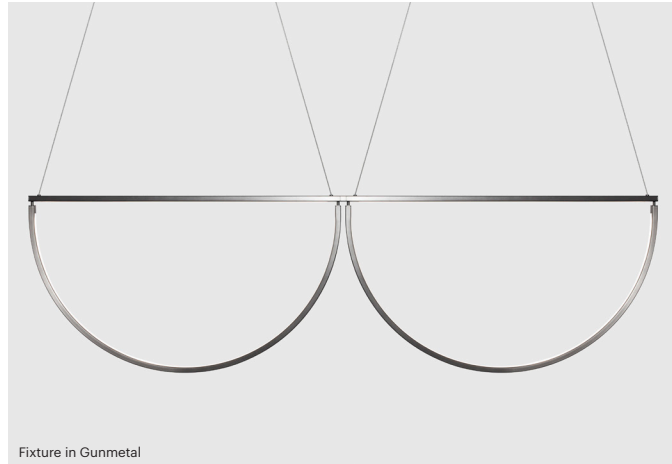

Canopy in Brushed Nickel

**AlexAllen
Studio**

AlexAllen Studio LLC
302 3rd Avenue
Brooklyn, NY 11215

+1 (917) 909-0405

www.alexallenstudio.com

Chord Convoy (40" + 40")

Fixture in Gunmetal