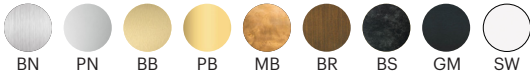

FINISH OPTIONS

Metal and Canopy Finishes:
Brushed Nickel, Polished Nickel, Brushed Brass, Polished Brass, Mottled Brass, Bronze, Blackened Steel, Gunmetal, Satin White

SPECIFICATION CODE

Fixture	Size	LED Temp	Brightness	Dimming
CON	48		SB	UNV
		22 - 2200K		
		25 - 2500K		
		27 - 2700K		
		30 - 3000K		
		35 - 3500K		
		40 - 4000K		
		50 - 5000K		

FINISH OPTIONS

Metal and Canopy Finishes:

Brushed Nickel, Polished Nickel, Brushed Brass, Polished Brass, Mottled Brass, Bronze, Blackened Steel, Gunmetal, Satin White

SPECIFICATION CODE

Fixture	Size	LED Temp	Brightness	Dimming
CON	52		SB	UNV
		22 - 2200K		
		25 - 2500K		
		27 - 2700K		
		30 - 3000K		
		35 - 3500K		
		40 - 4000K		
		50 - 5000K		