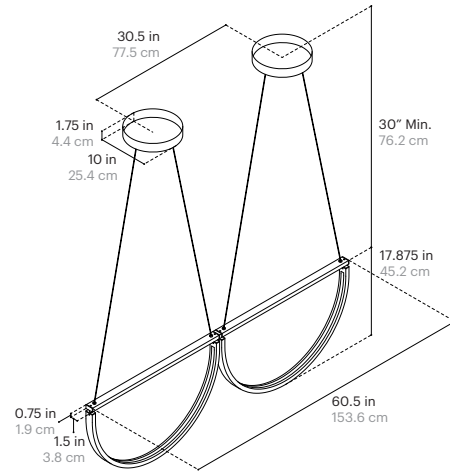

Warranty:

5 years

Fixture Weight:

16 lbs / 7.3 kg

Shipping Size and Weight:

55"L x 9"W x 29" H
386 cm x 23 cm x 74 cm
40 lbs / 18.1 kg

SPECIFICATIONS

LED:

LED Temperatures (K):

2200, 2500, 2700, 3000, 3500, 4000, 5000

Cord Length:

120" / 304.8 cm, Field Adjustable

Minimum Drop Length:

30" / 76.2 cm

Note: Numbers / sizes of individual Chord modules are fully customizable

Warranty:
5 years

Fixture Weight:
18 lbs / 8.2 kg

Shipping Size and Weight:
55"L x 9"W x 29" H
152 cm x 25 cm x 25 cm
50 lbs / 22.6 kg

SPECIFICATIONS

LED:
Flexible LED Module (>60,000 Hour Lifespan)
Universal Voltage 120V-277V, 50Hz/60Hz