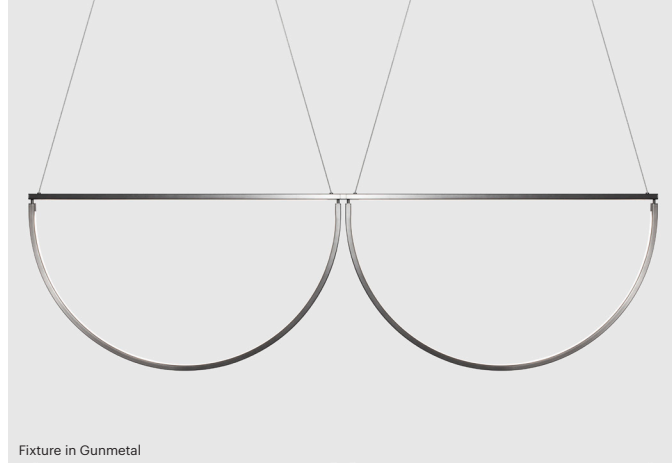

**AlexAllen
Studio**

AlexAllen Studio LLC
302 3rd Avenue
Brooklyn, NY 11215

+1 (917) 909-0405

www.alexallenstudio.com

Chord Convoy (36" + 36")