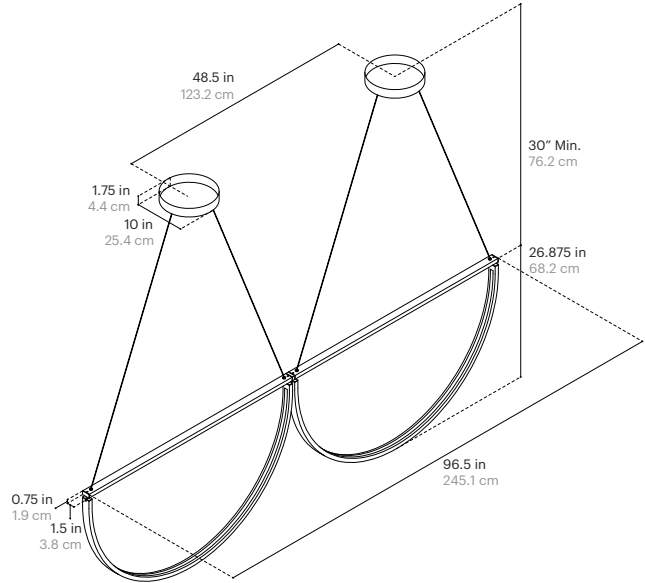

Materials:
Steel Tube, and Acrylic

Certifications:
Dry / Damp Location
UL Listed (US and Canada)
CE Listed (EU)

Warranty:
5 years

Fixture Weight:
24 lbs / 10.8 kg

Shipping Size and Weight:
57"L x 11"W x 33" H
145 cm x 28 cm x 84 cm
70 lbs / 31.7 kg

LED Temperatures (K):
2200, 2500, 2700, 3000, 3500, 4000, 5000

Cord Length:
120" / 304.8 cm, Field Adjustable

Minimum Drop Length:
30" / 76.2 cm

Note: Numbers / sizes of individual Chord modules are fully customizable