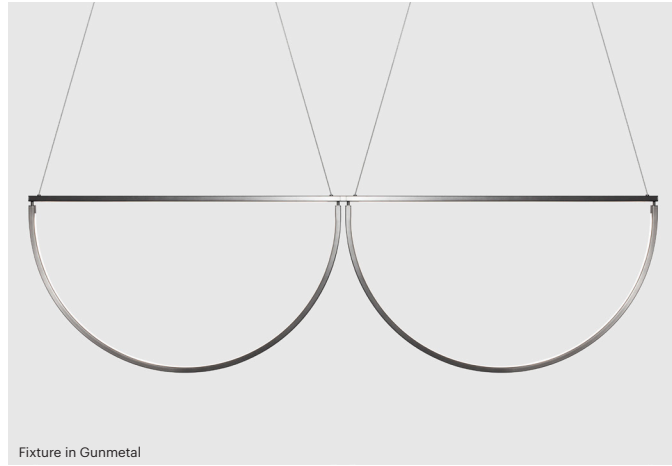

Canopy in Brushed Nickel

**AlexAllen
Studio**

AlexAllen Studio LLC
302 3rd Avenue
Brooklyn, NY 11215

+1 (917) 909-0405

www.alexallenstudio.com

Chord Convoy (48" + 48")

Fixture in Gunmetal