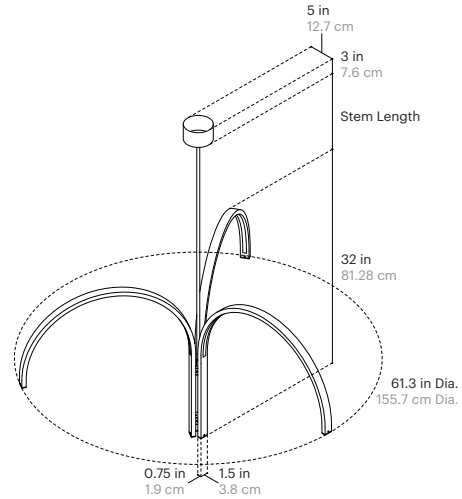

### Shipping Size and Weight:

60"L x 48"W x 48" H  
152.4 cm x 122 cm x 122 cm  
175 lbs / 79.4 kg  
(Ships LTL Freight)

### Stem Length\*:

6" / 15.24 cm  
12" / 30.48 cm  
18" / 45.72 cm  
30" / 76.2 cm  
36" / 91.44 cm  
42" / 106.68 cm  
54" / 137.16 cm

\*Custom stem lengths available upon request

Canopy compatible with sloped & flat ceilings