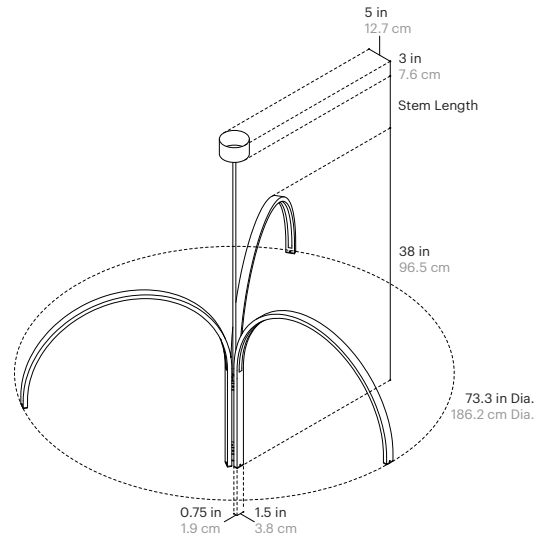

### Stem Length\*:

10" / 25.4 cm  
16" / 40.64 cm  
28" / 71.12 cm  
34" / 86.36 cm  
40" / 101.6 cm  
52" / 132.08 cm

\*Custom stem lengths available upon request

Canopy compatible with sloped & flat ceilings