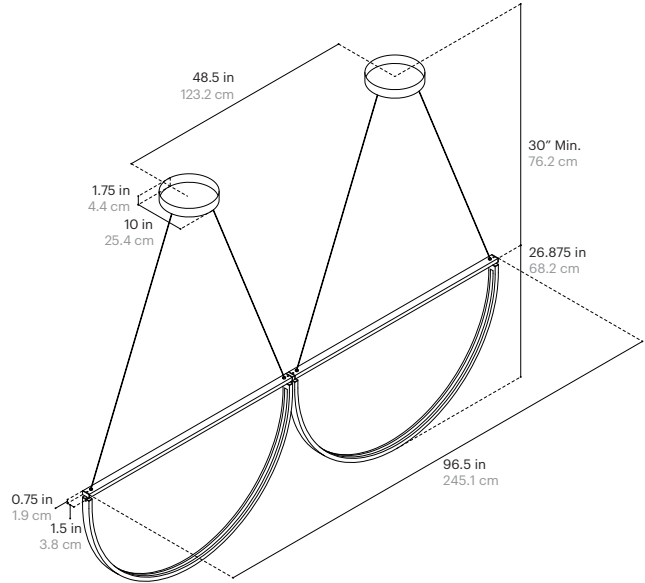

Fixture Weight:

16 lbs / 7.3 kg

Shipping Size and Weight:

55"L x 9"W x 29" H
145 cm x 28 cm x 84 cm
40 lbs / 18.1 kg

SPECIFICATIONS

LED:

Flexible LED Module (>60,000 Hour Lifespan)
Universal Voltage 120V-277V, 50Hz/60Hz

Warranty:
5 years

Fixture Weight:
24 lbs / 10.8 kg

Shipping Size and Weight:
57"L x 11"W x 33" H
145 cm x 28 cm x 84 cm
70 lbs / 31.7 kg

SPECIFICATIONS

LED:
Flexible LED Module (>60,000 Hour Lifespan)
Universal Voltage 120V-277V, 50Hz/60Hz

Cord Length:
120" / 304.8 cm, Field Adjustable

Minimum Drop Length:
30" / 76.2 cm

Note: Numbers / sizes of individual Chord modules are fully customizable

FINISH OPTIONS

Metal and Canopy Finishes:
Brushed Nickel, Polished Nickel, Brushed Brass, Polished Brass, Mottled Brass, Bronze, Blackened Steel, Gunmetal, Satin White