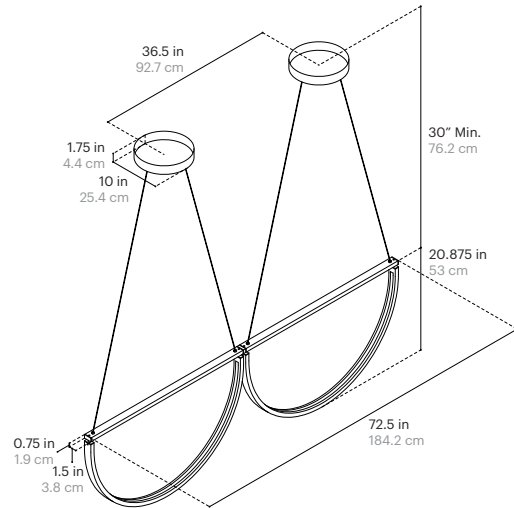

Fixture Weight:

16 lbs / 7.3 kg

Shipping Size and Weight:

55"L x 9"W x 29" H
145 cm x 28 cm x 84 cm
40 lbs / 18.1 kg

SPECIFICATIONS

LED:

Flexible LED Module (>60,000 Hour Lifespan)
Universal Voltage 120V-277V, 50Hz/60Hz

Materials:
Steel Tube, and Acrylic

Certifications:
Dry / Damp Location
UL Listed (US and Canada)
CE Listed (EU)

Warranty:
5 years

Fixture Weight:
18 lbs / 8.2 kg

Shipping Size and Weight:
55"L x 9"W x 29" H
145 cm x 28 cm x 84 cm
50 lbs / 22.6 kg

LED Temperatures (K):
2200, 2500, 2700, 3000, 3500, 4000, 5000

Cord Length:
120" / 304.8 cm, Field Adjustable

Minimum Drop Length:
30" / 76.2 cm

Note: Numbers / sizes of individual Chord modules are fully customizable