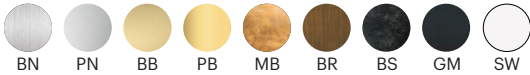

Cord Length:

120" / 304.8 cm, Field Adjustable

Minimum Drop Length:

30" / 76.2 cm

Note: Numbers / sizes of individual Chord modules are fully customizable

FINISH OPTIONS

Metal and Canopy Finishes:

Brushed Nickel, Polished Nickel, Brushed Brass, Polished Brass, Mottled Brass, Bronze, Blackened Steel, Gunmetal, Satin White

SPECIFICATION CODE

Fixture	Size	LED Temp	Brightness	Dimming
CON	30		SB	UNV
		22 - 2200K		
		25 - 2500K		
		27 - 2700K		
		30 - 3000K		
		35 - 3500K		
		40 - 4000K		
		50 - 5000K		

FINISH CODE

Metal Finish		Canopy Finish	
BN - Brushed Nickel	BR - Bronze	SN - Brushed Nickel	BR - Bronze
PN - Polished Nickel	BS - Blackened Steel	PN - Polished Nickel	BS - Blackened Steel
BB - Brushed Brass	GM - Gunmetal	BB - Brushed Brass	GM - Gunmetal
PB - Polished Brass		PB - Polished Brass	SW - Satin White
MB - Mottled Brass		MB - Mottled Brass	

FINISH OPTIONS

Metal and Canopy Finishes:

Brushed Nickel, Polished Nickel, Brushed Brass, Polished Brass, Mottled Brass, Bronze, Blackened Steel, Gunmetal, Satin White

SPECIFICATION CODE

Fixture	Size	LED Temp	Brightness	Dimming
CON	36		SB	UNV
		22 - 2200K		
		25 - 2500K		
		27 - 2700K		
		30 - 3000K		
		35 - 3500K		
		40 - 4000K		
		50 - 5000K		