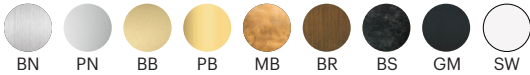

FINISH OPTIONS

Metal and Canopy Finishes:

Brushed Nickel, Polished Nickel, Brushed Brass, Polished Brass, Mottled Brass, Bronze, Blackened Steel, Gunmetal, Satin White

SPECIFICATION CODE

Fixture	Size	LED Temp	Brightness	Dimming
CON	36		SB	UNV
		22 - 2200K		
		25 - 2500K		
		27 - 2700K		
		30 - 3000K		
		35 - 3500K		
		40 - 4000K		
		50 - 5000K		

FINISH CODE

Metal Finish		Canopy Finish	
BN - Brushed Nickel	BR - Bronze	SN - Brushed Nickel	BR - Bronze
PN - Polished Nickel	BS - Blackened Steel	PN - Polished Nickel	BS - Blackened Steel
BB - Brushed Brass	GM - Gunmetal	BB - Brushed Brass	GM - Gunmetal
PB - Polished Brass		PB - Polished Brass	SW - Satin White
MB - Mottled Brass		MB - Mottled Brass	

LED Temperatures (K):
2200, 2500, 2700, 3000, 3500, 4000, 5000

Cord Length:
120" / 304.8 cm, Field Adjustable

Minimum Drop Length:
30" / 76.2 cm

Note: Numbers / sizes of individual Chord modules are fully customizable

FINISH OPTIONS

Metal and Canopy Finishes:
Brushed Nickel, Polished Nickel, Brushed Brass, Polished Brass, Mottled Brass, Bronze, Blackened Steel, Gunmetal, Satin White

SPECIFICATION CODE

Fixture	Size	LED Temp	Brightness	Dimming
CON	40		SB	UNV
		22 - 2200K		
		25 - 2500K		
		27 - 2700K		
		30 - 3000K		
		35 - 3500K		
		40 - 4000K		
		50 - 5000K		