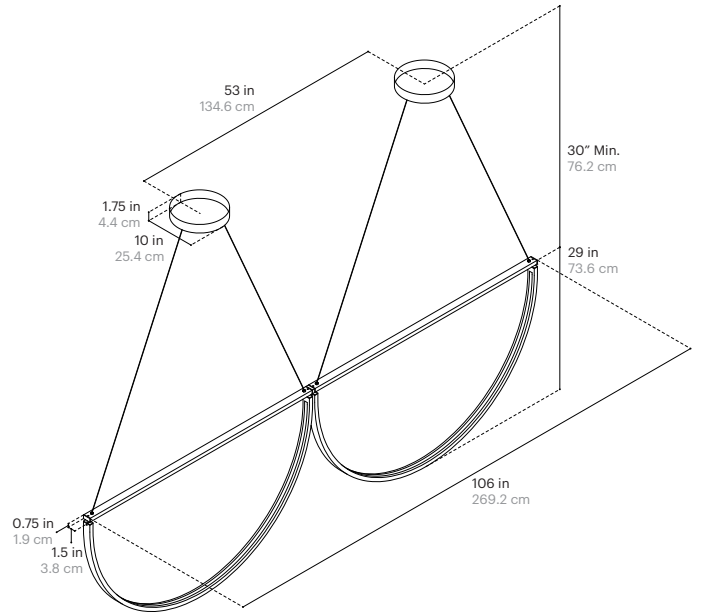

FINISH OPTIONS

Metal and Canopy Finishes:

Brushed Nickel, Polished Nickel, Brushed Brass, Polished Brass, Mottled Brass, Bronze, Blackened Steel, Gunmetal, Satin White

SPECIFICATION CODE

Fixture	Size	LED Temp	Brightness	Dimming
CON	52		SB	UNV
		22 - 2200K		
		25 - 2500K		
		27 - 2700K		
		30 - 3000K		
		35 - 3500K		
		40 - 4000K		
		50 - 5000K		

FINISH CODE

Metal Finish		Canopy Finish	
BN - Brushed Nickel	BR - Bronze	SN - Brushed Nickel	BR - Bronze
PN - Polished Nickel	BS - Blackened Steel	PN - Polished Nickel	BS - Blackened Steel
BB - Brushed Brass	GM - Gunmetal	BB - Brushed Brass	GM - Gunmetal
PB - Polished Brass		PB - Polished Brass	SW - Satin White
MB - Mottled Brass		MB - Mottled Brass	

All products and specifications are subject to change without notice. For custom requests email: info@alexallenstudio.com

Version: January 22, 2024