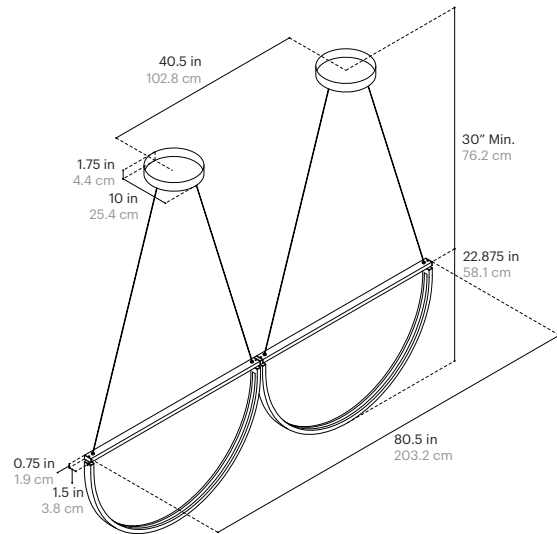

Fixture Weight:

16 lbs / 7.3 kg

Shipping Size and Weight:

55"L x 9"W x 29" H
145 cm x 28 cm x 84 cm
40 lbs / 18.1 kg

SPECIFICATIONS

LED:

Flexible LED Module (>60,000 Hour Lifespan)
Universal Voltage 120V-277V, 50Hz/60Hz

Materials:
Steel Tube, and Acrylic

Certifications:
Dry / Damp Location
UL Listed (US and Canada)
CE Listed (EU)

Warranty:
5 years

Fixture Weight:
20 lbs / 9.1 kg

Shipping Size and Weight:
55"L x 9"W x 29" H
145 cm x 28 cm x 84 cm
60 lbs / 27.2 kg

LED Temperatures (K):
2200, 2500, 2700, 3000, 3500, 4000, 5000

Cord Length:
120" / 304.8 cm, Field Adjustable

Minimum Drop Length:
30" / 76.2 cm

Note: Numbers / sizes of individual Chord modules are fully customizable