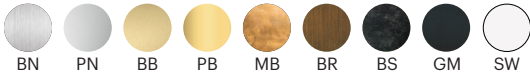

FINISH OPTIONS

Metal and Canopy Finishes:
Brushed Nickel, Polished Nickel, Brushed Brass, Polished Brass, Mottled Brass, Bronze, Blackened Steel, Gunmetal, Satin White

SPECIFICATION CODE

Fixture	Size	LED Temp	Brightness	Dimming
CON	40		SB	UNV
		22 - 2200K		
		25 - 2500K		
		27 - 2700K		
		30 - 3000K		
		35 - 3500K		
		40 - 4000K		
		50 - 5000K		

FINISH OPTIONS

Metal and Canopy Finishes:

Brushed Nickel, Polished Nickel, Brushed Brass, Polished Brass, Mottled Brass, Bronze, Blackened Steel, Gunmetal, Satin White

SPECIFICATION CODE

Fixture	Size	LED Temp	Brightness	Dimming
CON	52		SB	UNV
		22 - 2200K		
		25 - 2500K		
		27 - 2700K		
		30 - 3000K		
		35 - 3500K		
		40 - 4000K		
		50 - 5000K		