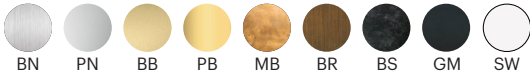

FINISH OPTIONS

Metal and Canopy Finishes:

Brushed Nickel, Polished Nickel, Brushed Brass, Polished Brass, Mottled Brass, Bronze, Blackened Steel, Gunmetal, Satin White

SPECIFICATION CODE

Fixture	Size	LED Temp	Brightness	Dimming
CON	36		SB	UNV
		22 - 2200K		
		25 - 2500K		
		27 - 2700K		
		30 - 3000K		
		35 - 3500K		
		40 - 4000K		
		50 - 5000K		

FINISH OPTIONS

Metal and Canopy Finishes:
Brushed Nickel, Polished Nickel, Brushed Brass, Polished Brass, Mottled Brass, Bronze, Blackened Steel, Gunmetal, Satin White

SPECIFICATION CODE

Fixture	Size	LED Temp	Brightness	Dimming
CON	40		SB	UNV
		22 - 2200K		
		25 - 2500K		
		27 - 2700K		
		30 - 3000K		
		35 - 3500K		
		40 - 4000K		
		50 - 5000K		

Cord Length:
120" / 304.8 cm, Field Adjustable

Minimum Drop Length:
30" / 76.2 cm

Note: Numbers / sizes of individual Chord modules are fully customizable

FINISH OPTIONS

Metal and Canopy Finishes:
Brushed Nickel, Polished Nickel, Brushed Brass, Polished Brass, Mottled Brass, Bronze, Blackened Steel, Gunmetal, Satin White

SPECIFICATION CODE

Fixture	Size	LED Temp	Brightness	Dimming
CON	48		SB	UNV
		22 - 2200K		
		25 - 2500K		
		27 - 2700K		
		30 - 3000K		
		35 - 3500K		
		40 - 4000K		
		50 - 5000K		

FINISH CODE

Metal Finish		Canopy Finish	
BN - Brushed Nickel	BR - Bronze	SN - Brushed Nickel	BR - Bronze
PN - Polished Nickel	BS - Blackened Steel	PN - Polished Nickel	BS - Blackened Steel
BB - Brushed Brass	GM - Gunmetal	BB - Brushed Brass	GM - Gunmetal
PB - Polished Brass		PB - Polished Brass	SW - Satin White
MB - Mottled Brass		MB - Mottled Brass	