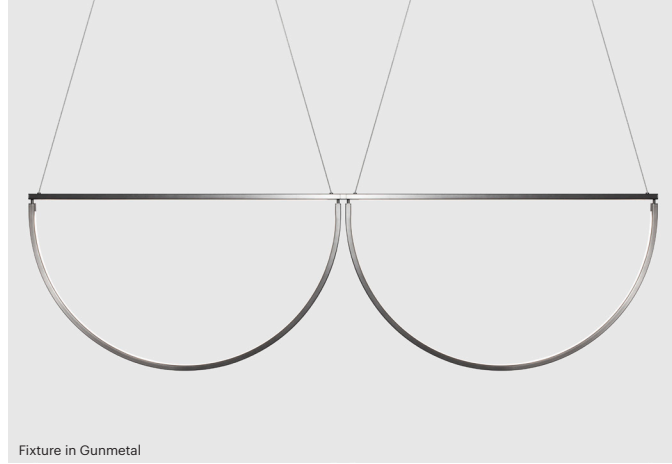

**AlexAllen
Studio**

AlexAllen Studio LLC
302 3rd Avenue
Brooklyn, NY 11215

+1 (917) 909-0405

www.alexallenstudio.com

Chord Convoy (48" + 48")