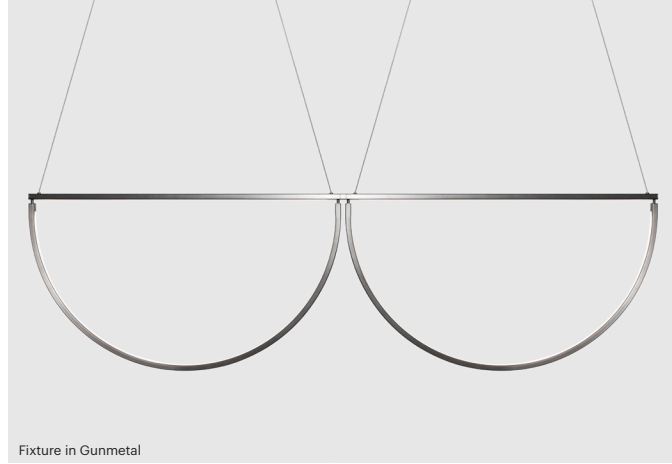

Canopy in Brushed Nickel

**AlexAllen
Studio**

AlexAllen Studio LLC
302 3rd Avenue
Brooklyn, NY 11215

+1 (917) 909-0405

www.alexallenstudio.com

Chord Convoy (52" + 52")

Fixture in Gunmetal