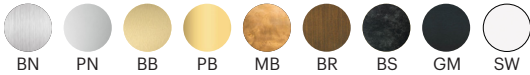

SPECIFICATION CODE

Fixture	Size	LED Temp	Brightness	Dimming
CON	30		SB	UNV
		22 - 2200K		
		25 - 2500K		
		27 - 2700K		
		30 - 3000K		
		35 - 3500K		
		40 - 4000K		
		50 - 5000K		

FINISH CODE

Metal Finish		Canopy Finish	
BN - Brushed Nickel	BR - Bronze	SN - Brushed Nickel	BR - Bronze
PN - Polished Nickel	BS - Blackened Steel	PN - Polished Nickel	BS - Blackened Steel
BB - Brushed Brass	GM - Gunmetal	BB - Brushed Brass	GM - Gunmetal
PB - Polished Brass		PB - Polished Brass	SW - Satin White
MB - Mottled Brass		MB - Mottled Brass	

LED Temperatures (K):
2200, 2500, 2700, 3000, 3500, 4000, 5000

Cord Length:
120" / 304.8 cm, Field Adjustable

Minimum Drop Length:
30" / 76.2 cm

Note: Numbers / sizes of individual Chord modules are fully customizable

FINISH OPTIONS

Metal and Canopy Finishes:

Brushed Nickel, Polished Nickel, Brushed Brass, Polished Brass, Mottled Brass, Bronze, Blackened Steel, Gunmetal, Satin White

SPECIFICATION CODE

Fixture	Size	LED Temp	Brightness	Dimming
CON	36		SB	UNV
		22 - 2200K		
		25 - 2500K		
		27 - 2700K		
		30 - 3000K		
		35 - 3500K		
		40 - 4000K		
		50 - 5000K		

FINISH CODE

Metal Finish		Canopy Finish	
BN - Brushed Nickel	BR - Bronze	SN - Brushed Nickel	BR - Bronze
PN - Polished Nickel	BS - Blackened Steel	PN - Polished Nickel	BS - Blackened Steel
BB - Brushed Brass	GM - Gunmetal	BB - Brushed Brass	GM - Gunmetal
PB - Polished Brass		PB - Polished Brass	SW - Satin White
MB - Mottled Brass		MB - Mottled Brass	