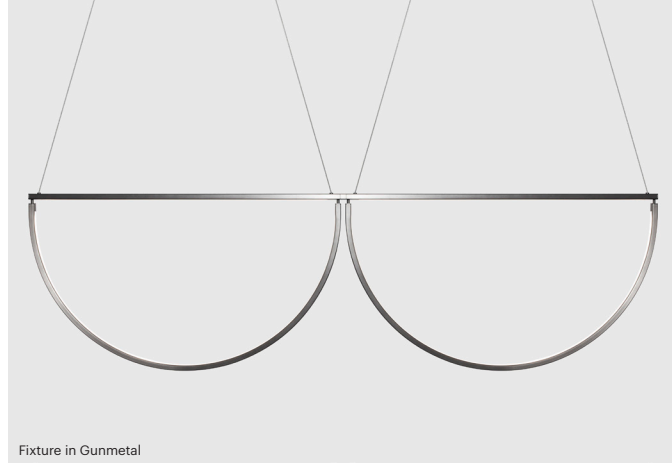

Canopy in Brushed Nickel

**AlexAllen
Studio**

AlexAllen Studio LLC
302 3rd Avenue
Brooklyn, NY 11215

+1 (917) 909-0405

www.alexallenstudio.com

Chord Convoy (36" + 36")

Fixture in Gunmetal