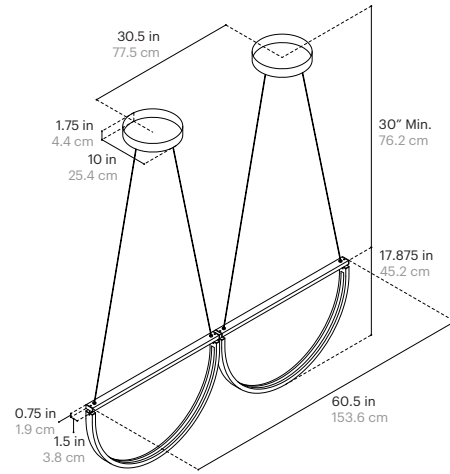

Fixture Weight:

16 lbs / 7.3 kg

Shipping Size and Weight:

55"L x 9"W x 29" H
145 cm x 28 cm x 84 cm
40 lbs / 18.1 kg

SPECIFICATIONS

LED:

Flexible LED Module (>60,000 Hour Lifespan)
Universal Voltage 120V-277V, 50Hz/60Hz

Cord Length:

120" / 304.8 cm, Field Adjustable

Minimum Drop Length:

30" / 76.2 cm

Note: Numbers / sizes of individual Chord modules are fully customizable

FINISH OPTIONS

Metal and Canopy Finishes:

Brushed Nickel, Polished Nickel, Brushed Brass, Polished Brass, Mottled Brass, Bronze, Blackened Steel, Gunmetal, Satin White

Materials:
Steel Tube, and Acrylic

Certifications:
Dry / Damp Location
UL Listed (US and Canada)
CE Listed (EU)

Warranty:
5 years

Fixture Weight:
18 lbs / 8.2 kg

Shipping Size and Weight:
55"L x 9"W x 29" H
145 cm x 28 cm x 84 cm
50 lbs / 22.6 kg

LED Temperatures (K):
2200, 2500, 2700, 3000, 3500, 4000, 5000

Cord Length:
120" / 304.8 cm, Field Adjustable

Minimum Drop Length:
30" / 76.2 cm

Note: Numbers / sizes of individual Chord modules are fully customizable