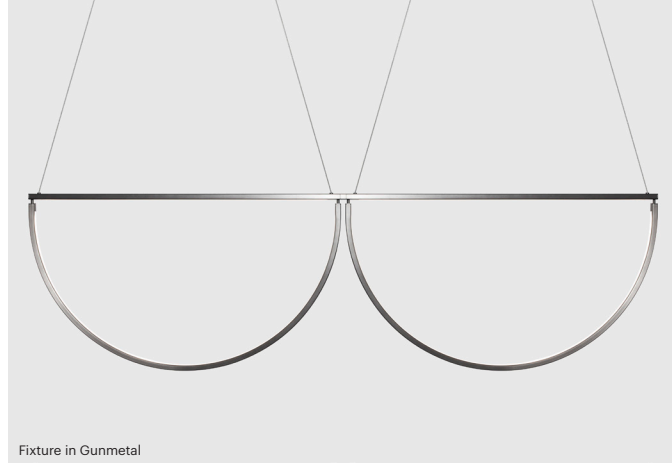

**AlexAllen
Studio**

AlexAllen Studio LLC
302 3rd Avenue
Brooklyn, NY 11215

+1 (917) 909-0405

www.alexallenstudio.com

Chord Convoy (30" + 30")

PRODUCT INFORMATION

Year of Design:

2017

Country of Manufacture:

Brooklyn, NY, USA

Materials:

Steel Tube, and Acrylic

Certifications:

Dry / Damp Location
UL Listed (US and Canada)
CE Listed (EU)

Warranty:

5 years

Fixture Weight:

16 lbs / 7.3 kg

Shipping Size and Weight:

55"L x 9"W x 29" H
145 cm x 28 cm x 84 cm
40 lbs / 18.1 kg

SPECIFICATIONS

LED:

Flexible LED Module (>60,000 Hour Lifespan)
Universal Voltage 120V-277V, 50Hz/60Hz

Dimming Options:

TRIAC/ELV or 0-10V*
*See compatible dimmer guide

Standard Brightness:

5052 Lumens, 94 CRI, 48W
(IES files available upon request)

LED Temperatures (K):

2200, 2500, 2700, 3000, 3500, 4000, 5000

Cord Length:

120" / 304.8 cm, Field Adjustable