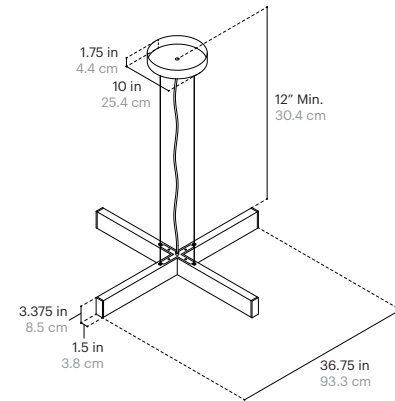

Minimum Drop Length:

12" / 30.48 cm

FINISH OPTIONS

Wood Finishes:

Natural, Whitewashed, Black Dye

Endcap Finishes:

Blackened Steel, Brushed Steel, Brushed Brass, Satin White

Canopy Colors:

Satin Black, Satin White (Powder Coated)

Cord Colors:

Black, White

SPECIFICATION CODE

Fixture	Size	LED Temp	Brightness	Dimming
2X4PP	36			UNV
		22 - 2200K	SB - Standard Brightness	
		25 - 2500K	HB - High Brightness	
		27 - 2700K		
		30 - 3000K		
		35 - 3500K		
		40 - 4000K		
		50 - 5000K		

FINISH CODE

Wood	Endcaps	Canopy	Cord
NA - Natural	NO - No Endcaps	SB - Satin Black	BK - Black
WW - Whitewashed	BL - Blackened Steel	SW - Satin White	WH - White
BD - Black Dye	BS - Brushed Steel		
	BB - Brushed Brass		
	SW - Satin White		

All products and specifications are subject to change without notice. For custom requests email: info@alexallenstudio.com

Version: January 22, 2024