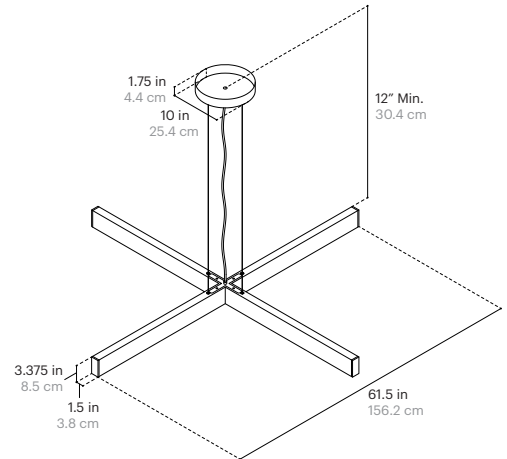

Minimum Drop Length:

12" / 30.48 cm

FINISH OPTIONS

Wood Finishes:

Natural, Whitewashed, Black Dye

Endcap Finishes:

Blackened Steel, Brushed Steel, Brushed Brass, Satin White

Canopy Colors:

Satin Black, Satin White (Powder Coated)

Cord Colors:

Black, White

SPECIFICATION CODE

Fixture	Size	LED Temp	Brightness	Dimming
2X4PP	60			UNV
		22 - 2200K	SB - Standard Brightness	
		25 - 2500K	HB - High Brightness	
		27 - 2700K		
		30 - 3000K		
		35 - 3500K		
		40 - 4000K		
		50 - 5000K		

FINISH CODE

Wood	Endcaps	Canopy	Cord
NA - Natural	NO - No Endcaps	SB - Satin Black	BK - Black
WW - Whitewashed	BL - Blackened Steel	SW - Satin White	WH - White
BD - Black Dye	BS - Brushed Steel		
	BB - Brushed Brass		
	SW - Satin White		

All products and specifications are subject to change without notice. For custom requests email: info@alexallenstudio.com

Version: January 22, 2024