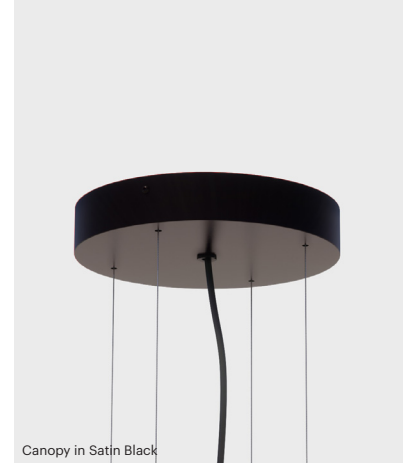

# 2x4 Plus Pendant (60")

Fixture in Natural Wood, Brushed Steel Hardware

Canopy in Satin Black