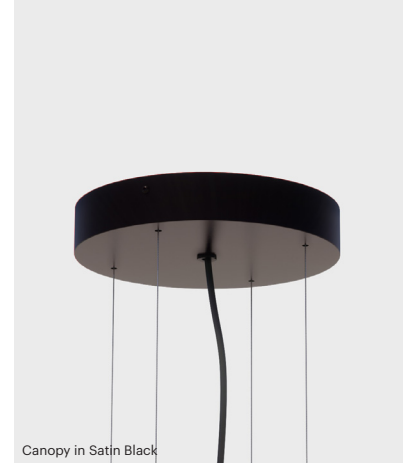

# 2x4 Plus Pendant (36")

Fixture in Whitewashed, Brushed Brass Hardware

Canopy in Satin Black