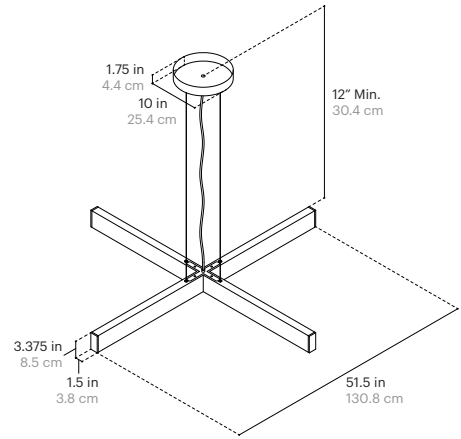

Minimum Drop Length:

12" / 30.48 cm

FINISH OPTIONS

Wood Finishes:

Natural, Whitewashed, Black Dye

Endcap Finishes:

Blackened Steel, Brushed Steel, Brushed Brass, Satin White

Canopy Colors:

Satin Black, Satin White (Powder Coated)

Cord Colors:

Black, White

SPECIFICATION CODE

Fixture	Size	LED Temp	Brightness	Dimming
2X4PP	48			UNV
		22 - 2200K	SB - Standard Brightness	
		25 - 2500K	HB - High Brightness	
		27 - 2700K		
		30 - 3000K		
		35 - 3500K		
		40 - 4000K		
		50 - 5000K		

FINISH CODE

Wood	Endcaps	Canopy	Cord
NA - Natural	NO - No Endcaps	SB - Satin Black	BK - Black
WW - Whitewashed	BL - Blackened Steel	SW - Satin White	WH - White
BD - Black Dye	BS - Brushed Steel		
	BB - Brushed Brass		
	SW - Satin White		

All products and specifications are subject to change without notice. For custom requests email: info@alexallenstudio.com

Version: January 22, 2024