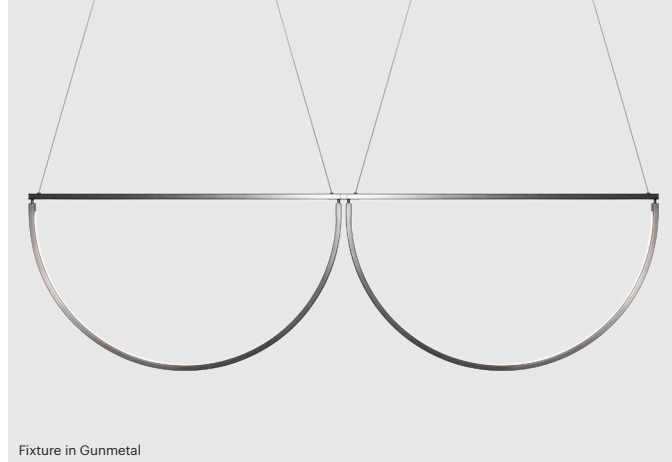

**AlexAllen
Studio**

AlexAllen Studio LLC
302 3rd Avenue
Brooklyn, NY 11215

+1 (917) 909-0405

www.alexallenstudio.com

Chord Convoy (36" + 36")