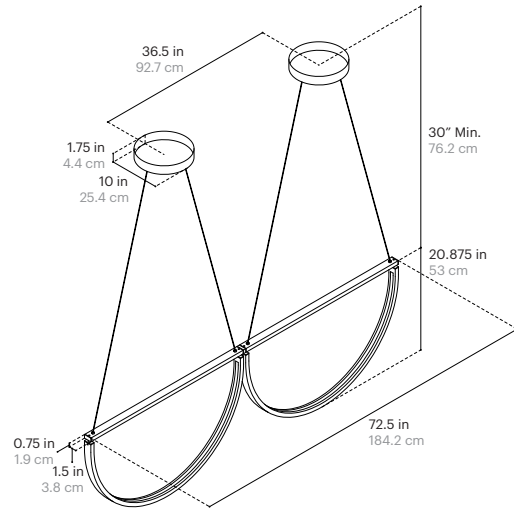

Warranty:

5 years

Fixture Weight:

16 lbs / 7.3 kg

Shipping Size and Weight:

55"L x 9"W x 29" H
386 cm x 23 cm x 74 cm
40 lbs / 18.1 kg

SPECIFICATIONS

LED:

LED Temperatures (K):

2200, 2500, 2700, 3000, 3500, 4000, 5000

Cord Length:

120" / 304.8 cm, Field Adjustable

Minimum Drop Length:

30" / 76.2 cm

Note: Numbers / sizes of individual Chord modules are fully customizable

Materials:
Steel Tube, and Acrylic

Certifications:
Dry / Damp Location
UL Listed (US and Canada)
CE Listed (EU)

Warranty:
5 years

Fixture Weight:
18 lbs / 8.2 kg

Shipping Size and Weight:
55"L x 9"W x 29" H
152 cm x 25 cm x 25 cm
50 lbs / 22.6 kg