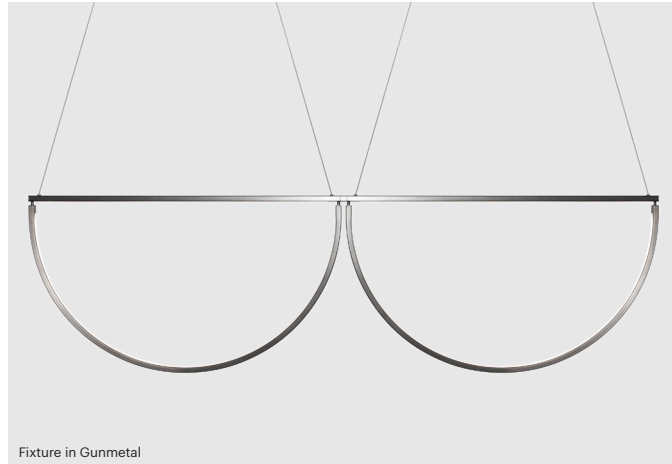

Canopy in Bronze

**AlexAllen
Studio**

AlexAllen Studio LLC
302 3rd Avenue
Brooklyn, NY 11215

+1 (917) 909-0405

www.alexallenstudio.com

Chord Convoy (48" + 48")

Fixture in Gunmetal