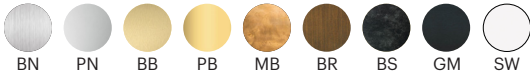

FINISH OPTIONS

Metal and Canopy Finishes:

Brushed Nickel, Polished Nickel, Brushed Brass, Polished Brass, Mottled Brass, Bronze, Blackened Steel, Gunmetal, Satin White

SPECIFICATION CODE

Fixture	Size	LED Temp	Brightness	Dimming
CON	30		SB	UNV
		22 - 2200K		
		25 - 2500K		
		27 - 2700K		
		30 - 3000K		
		35 - 3500K		
		40 - 4000K		
		50 - 5000K		

FINISH CODE

Metal Finish		Canopy Finish	
BN - Brushed Nickel	BR - Bronze	SN - Brushed Nickel	BR - Bronze
PN - Polished Nickel	BS - Blackened Steel	PN - Polished Nickel	BS - Blackened Steel
BB - Brushed Brass	GM - Gunmetal	BB - Brushed Brass	GB - Gunmetal
PB - Polished Brass		PB - Polished Brass	SW - Satin White
MB - Mottled Brass		MB - Mottled Brass	

LED Temperatures (K):
2200, 2500, 2700, 3000, 3500, 4000, 5000

Cord Length:
120" / 304.8 cm, Field Adjustable

Minimum Drop Length:
30" / 76.2 cm

Note: Numbers / sizes of individual Chord modules are fully customizable

FINISH OPTIONS

Metal and Canopy Finishes:
Brushed Nickel, Polished Nickel, Brushed Brass, Polished Brass, Mottled Brass, Bronze, Blackened Steel, Gunmetal, Satin White

SPECIFICATION CODE

Fixture	Size	LED Temp	Brightness	Dimming
CON	36		SB	UNV
		22 - 2200K		
		25 - 2500K		
		27 - 2700K		
		30 - 3000K		
		35 - 3500K		
		40 - 4000K		
		50 - 5000K		