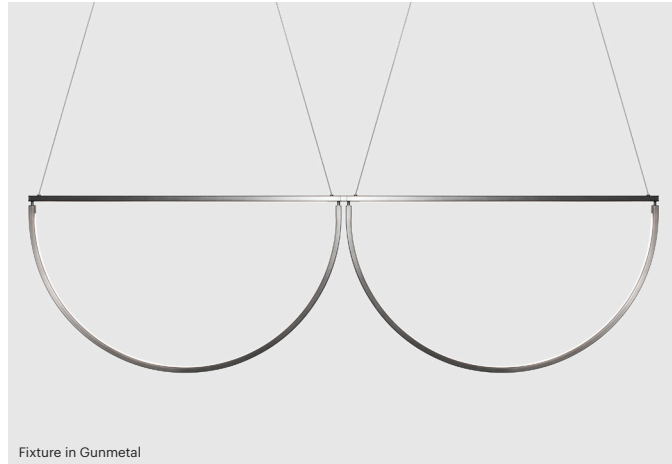

**AlexAllen
Studio**

AlexAllen Studio LLC
302 3rd Avenue
Brooklyn, NY 11215

+1 (917) 909-0405

www.alexallenstudio.com

Chord Convoy (30" + 30")

Fixture in Gunmetal

Canopy in Bronze

PRODUCT INFORMATION