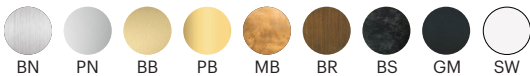

Note: Numbers / sizes of individual Chord modules are fully customizable

FINISH OPTIONS

Metal and Canopy Finishes:

Brushed Nickel, Polished Nickel, Brushed Brass, Polished Brass, Mottled Brass, Bronze, Blackened Steel, Gunmetal, Satin White