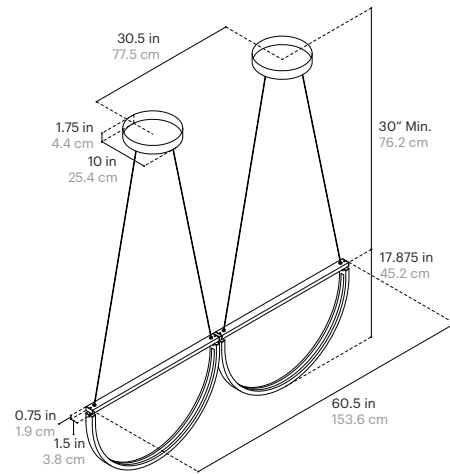

Warranty:

5 years

Fixture Weight:

16 lbs / 7.3 kg

Shipping Size and Weight:

55"L x 9"W x 29" H
386 cm x 23 cm x 74 cm
40 lbs / 18.1 kg

SPECIFICATIONS

LED:

LED Temperatures (K):

2200, 2500, 2700, 3000, 3500, 4000, 5000

Cord Length:

120" / 304.8 cm, Field Adjustable

Minimum Drop Length:

30" / 76.2 cm

Note: Numbers / sizes of individual Chord modules are fully customizable

Materials:
Steel Tube, and Acrylic

Certifications:
Dry / Damp Location
UL Listed (US and Canada)
CE Listed (EU)

Warranty:
5 years

Fixture Weight:
18 lbs / 8.2 kg

Shipping Size and Weight:
55"L x 9"W x 29" H
152 cm x 25 cm x 25 cm
50 lbs / 22.6 kg