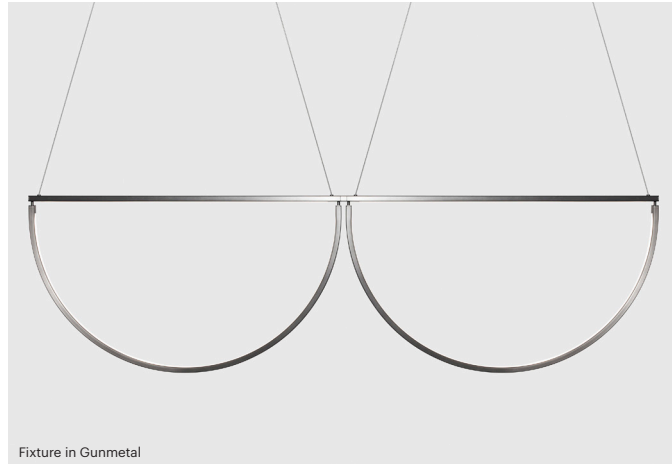

Canopy in Bronze

**AlexAllen
Studio**

AlexAllen Studio LLC
302 3rd Avenue
Brooklyn, NY 11215

+1 (917) 909-0405

www.alexallenstudio.com

Chord Convoy (52" + 52")

Fixture in Gunmetal