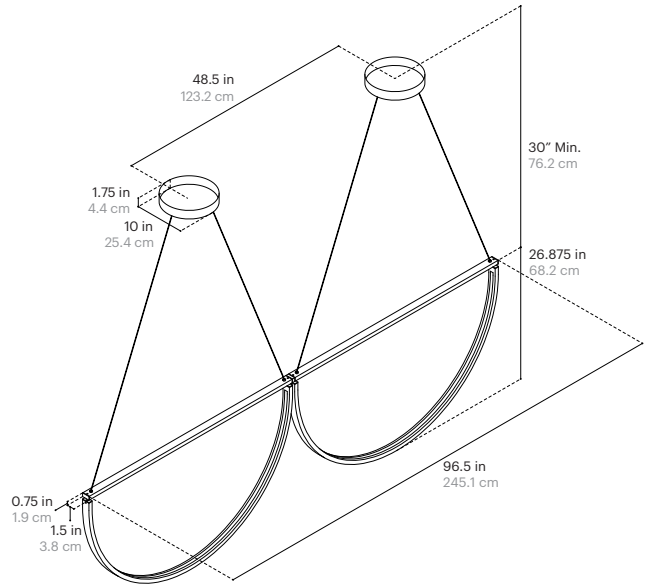

FINISH OPTIONS

Metal and Canopy Finishes:

Brushed Nickel, Polished Nickel, Brushed Brass, Polished Brass, Mottled Brass, Bronze, Blackened Steel, Gunmetal, Satin White

SPECIFICATION CODE

Fixture	Size	LED Temp	Brightness	Dimming
CON	48		SB	UNV
		22 - 2200K		
		25 - 2500K		
		27 - 2700K		
		30 - 3000K		
		35 - 3500K		
		40 - 4000K		
		50 - 5000K		

FINISH CODE

Metal Finish		Canopy Finish	
BN - Brushed Nickel	BR - Bronze	SN - Brushed Nickel	BR - Bronze
PN - Polished Nickel	BS - Blackened Steel	PN - Polished Nickel	BS - Blackened Steel
BB - Brushed Brass	GM - Gunmetal	BB - Brushed Brass	GB - Gunmetal
PB - Polished Brass		PB - Polished Brass	SW - Satin White
MB - Mottled Brass		MB - Mottled Brass