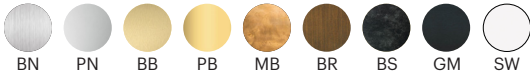

FINISH OPTIONS

Metal and Canopy Finishes:

Brushed Nickel, Polished Nickel, Brushed Brass, Polished Brass, Mottled Brass, Bronze, Blackened Steel, Gunmetal, Satin White

SPECIFICATION CODE

Fixture	Size	LED Temp	Brightness	Dimming
CON	30		SB	UNV
		22 - 2200K		
		25 - 2500K		
		27 - 2700K		
		30 - 3000K		
		35 - 3500K		
		40 - 4000K		
		50 - 5000K		

FINISH OPTIONS

Metal and Canopy Finishes:
Brushed Nickel, Polished Nickel, Brushed Brass, Polished Brass, Mottled Brass, Bronze, Blackened Steel, Gunmetal, Satin White

SPECIFICATION CODE

Fixture	Size	LED Temp	Brightness	Dimming
CON	36		SB	UNV
		22 - 2200K		
		25 - 2500K		
		27 - 2700K		
		30 - 3000K		
		35 - 3500K		
		40 - 4000K		
		50 - 5000K		

SPECIFICATION CODE

Fixture	Size	LED Temp	Brightness	Dimming
CON	40		SB	UNV
		22 - 2200K		
		25 - 2500K		
		27 - 2700K		
		30 - 3000K		
		35 - 3500K		
		40 - 4000K		
		50 - 5000K		

FINISH CODE

Metal Finish		Canopy Finish	
BN - Brushed Nickel	BR - Bronze	SN - Brushed Nickel	BR - Bronze
PN - Polished Nickel	BS - Blackened Steel	PN - Polished Nickel	BS - Blackened Steel
BB - Brushed Brass	GM - Gunmetal	BB - Brushed Brass	GB - Gunmetal
PB - Polished Brass		PB - Polished Brass	SW - Satin White
MB - Mottled Brass		MB - Mottled Brass	

Note: Numbers / sizes of individual Chord modules are fully customizable

FINISH OPTIONS

Metal and Canopy Finishes:

Brushed Nickel, Polished Nickel, Brushed Brass, Polished Brass, Mottled Brass, Bronze, Blackened Steel, Gunmetal, Satin White