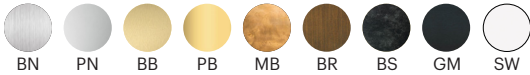

FINISH OPTIONS

Metal and Canopy Finishes:

Brushed Nickel, Polished Nickel, Brushed Brass, Polished Brass, Mottled Brass, Bronze, Blackened Steel, Gunmetal, Satin White

SPECIFICATION CODE

Fixture	Size	LED Temp	Brightness	Dimming
CON	30		SB	UNV
		22 - 2200K		
		25 - 2500K		
		27 - 2700K		
		30 - 3000K		
		35 - 3500K		
		40 - 4000K		
		50 - 5000K		

FINISH OPTIONS

Metal and Canopy Finishes:
Brushed Nickel, Polished Nickel, Brushed Brass, Polished Brass, Mottled Brass, Bronze, Blackened Steel, Gunmetal, Satin White

SPECIFICATION CODE

Fixture	Size	LED Temp	Brightness	Dimming
CON	36		SB	UNV
		22 - 2200K		
		25 - 2500K		
		27 - 2700K		
		30 - 3000K		
		35 - 3500K		
		40 - 4000K		
		50 - 5000K		

FINISH CODE

Metal Finish		Canopy Finish	
BN - Brushed Nickel	BR - Bronze	SN - Brushed Nickel	BR - Bronze
PN - Polished Nickel	BS - Blackened Steel	PN - Polished Nickel	BS - Blackened Steel
BB - Brushed Brass	GM - Gunmetal	BB - Brushed Brass	GB - Gunmetal
PB - Polished Brass		PB - Polished Brass	SW - Satin White
MB - Mottled Brass		MB - Mottled Brass	

Note: Numbers / sizes of individual Chord modules are fully customizable

FINISH OPTIONS

Metal and Canopy Finishes:

Brushed Nickel, Polished Nickel, Brushed Brass, Polished Brass, Mottled Brass, Bronze, Blackened Steel, Gunmetal, Satin White