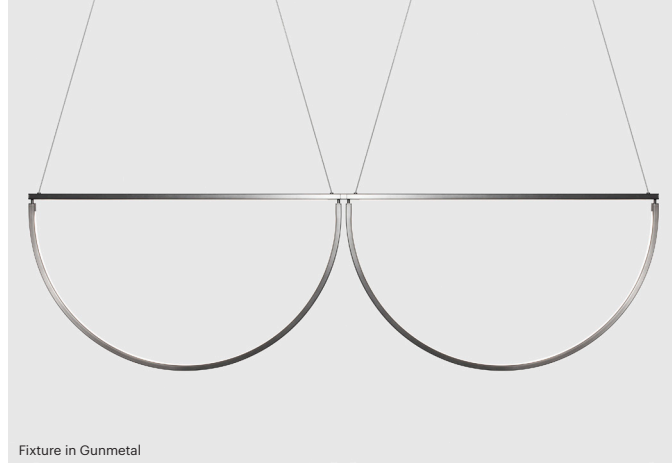

Canopy in Bronze

**AlexAllen
Studio**

AlexAllen Studio LLC
302 3rd Avenue
Brooklyn, NY 11215

+1 (917) 909-0405

www.alexallenstudio.com

Chord Convoy (40" + 40")

Fixture in Gunmetal