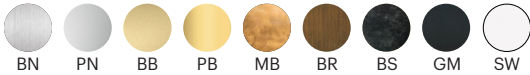

LED Temperatures (K):

2200, 2500, 2700, 3000, 3500, 4000, 5000

Cord Length:

120" / 304.8 cm, Field Adjustable

Minimum Drop Length:

30" / 76.2 cm

Note: Numbers / sizes of individual Chord modules are fully customizable

FINISH OPTIONS

Metal and Canopy Finishes:

Brushed Nickel, Polished Nickel, Brushed Brass, Polished Brass, Mottled Brass, Bronze, Blackened Steel, Gunmetal, Satin White

SPECIFICATION CODE

Fixture	Size	LED Temp	Brightness	Dimming
CON	30		SB	UNV
		22 - 2200K		
		25 - 2500K		
		27 - 2700K		
		30 - 3000K		
		35 - 3500K		
		40 - 4000K		
		50 - 5000K		

FINISH CODE

Metal Finish		Canopy Finish	
BN - Brushed Nickel	BR - Bronze	SN - Brushed Nickel	BR - Bronze
PN - Polished Nickel	BS - Blackened Steel	PN - Polished Nickel	BS - Blackened Steel
BB - Brushed Brass	GM - Gunmetal	BB - Brushed Brass	GB - Gunmetal
PB - Polished Brass		PB - Polished Brass	SW - Satin White
MB - Mottled Brass		MB - Mottled Brass	

FINISH OPTIONS

Metal and Canopy Finishes:
Brushed Nickel, Polished Nickel, Brushed Brass, Polished Brass, Mottled Brass, Bronze, Blackened Steel, Gunmetal, Satin White

SPECIFICATION CODE

Fixture	Size	LED Temp	Brightness	Dimming
CON	36		SB	UNV
		22 - 2200K		
		25 - 2500K		
		27 - 2700K		
		30 - 3000K		
		35 - 3500K		
		40 - 4000K		
		50 - 5000K		