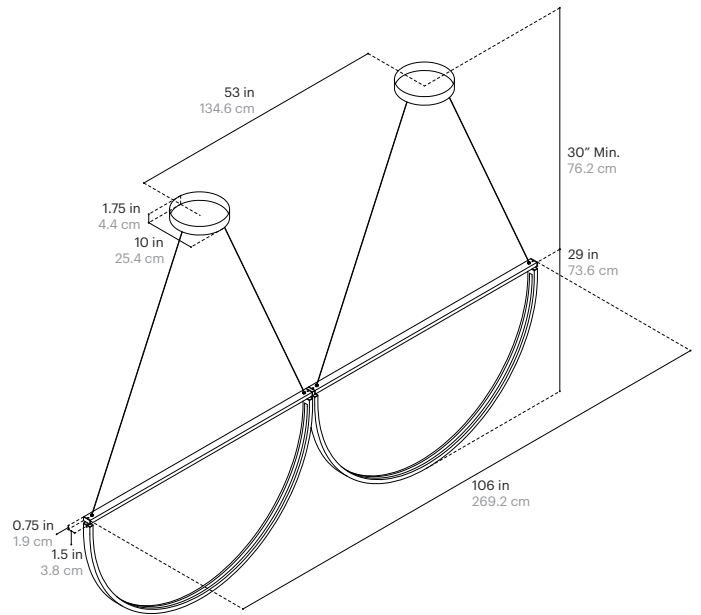

FINISH OPTIONS

Metal and Canopy Finishes:

Brushed Nickel, Polished Nickel, Brushed Brass, Polished Brass, Mottled Brass, Bronze, Blackened Steel, Gunmetal, Satin White

SPECIFICATION CODE

Fixture	Size	LED Temp	Brightness	Dimming
CON	52		SB	UNV
		22 - 2200K		
		25 - 2500K		
		27 - 2700K		
		30 - 3000K		
		35 - 3500K		
		40 - 4000K		
		50 - 5000K		

FINISH CODE

Metal Finish		Canopy Finish	
BN - Brushed Nickel	BR - Bronze	SN - Brushed Nickel	BR - Bronze
PN - Polished Nickel	BS - Blackened Steel	PN - Polished Nickel	BS - Blackened Steel
BB - Brushed Brass	GM - Gunmetal	BB - Brushed Brass	GB - Gunmetal
PB - Polished Brass		PB - Polished Brass	SW - Satin White
MB - Mottled Brass		MB - Mottled Brass