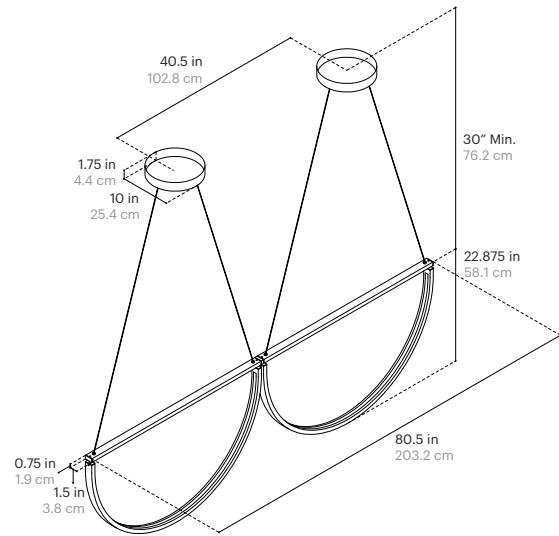

FINISH OPTIONS

Metal and Canopy Finishes:

Brushed Nickel, Polished Nickel, Brushed Brass, Polished Brass, Mottled Brass, Bronze, Blackened Steel, Gunmetal, Satin White

SPECIFICATION CODE

Fixture	Size	LED Temp	Brightness	Dimming
CON	40		SB	UNV
		22 - 2200K		
		25 - 2500K		
		27 - 2700K		
		30 - 3000K		
		35 - 3500K		
		40 - 4000K		
		50 - 5000K		

FINISH CODE

Metal Finish		Canopy Finish	
BN - Brushed Nickel	BR - Bronze	SN - Brushed Nickel	BR - Bronze
PN - Polished Nickel	BS - Blackened Steel	PN - Polished Nickel	BS - Blackened Steel
BB - Brushed Brass	GM - Gunmetal	BB - Brushed Brass	GB - Gunmetal
PB - Polished Brass		PB - Polished Brass	SW - Satin White
MB - Mottled Brass		MB - Mottled Brass