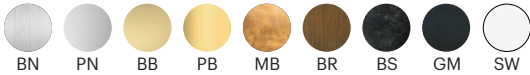

FINISH CODE

Metal Finish		Canopy Finish	
BN - Brushed Nickel	BR - Bronze	SN - Brushed Nickel	BR - Bronze
PN - Polished Nickel	BS - Blackened Steel	PN - Polished Nickel	BS - Blackened Steel
BB - Brushed Brass	GM - Gunmetal	BB - Brushed Brass	GB - Gunmetal
PB - Polished Brass		PB - Polished Brass	SW - Satin White
MB - Mottled Brass		MB - Mottled Brass	

Brushed Nickel, Polished Nickel, Brushed Brass, Polished Brass, Mottled Brass, Bronze, Blackened Steel, Gunmetal, Satin White

Cord Colors:

Black, Brown, Houndstooth

SPECIFICATION CODE

Fixture	Size	LED Temp	Brightness	Dimming
BX3	36		SB	UNV
		22 - 2200K		
		25 - 2500K		
		27 - 2700K		
		30 - 3000K		
		35 - 3500K		
		40 - 4000K		
		50 - 5000K		