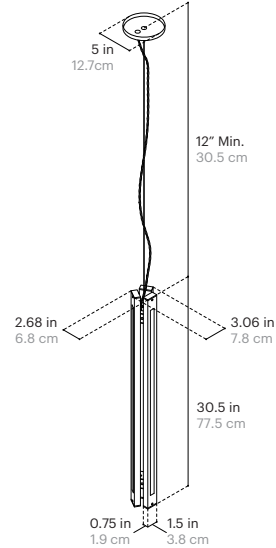

LED Temperatures (K):

2200, 2500, 2700, 3000, 3500, 4000, 5000

Cord Length:

120" / 304.8 cm, Field Adjustable

Minimum Drop Length:

12" / 30.5 cm

FINISH OPTIONS

Metal and Canopy Finishes:

Warranty:

5 years

Fixture Weight:

9 lbs / 4 kg

Shipping Size and Weight:

10"L x 10"W x 40" H
25.4 cm x 25.4 cm x 101.6 cm
12 lbs / 5.4 kg

SPECIFICATIONS

LED:

Warranty:

5 years

Fixture Weight:

11 lbs / 4.9 kg

Shipping Size and Weight:

10"L x 10"W x 40" H
25.4 cm x 25.4 cm x 101.6 cm
15 lbs / 6.8 kg

SPECIFICATIONS

LED: