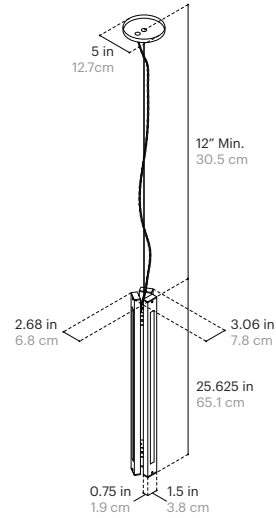

Warranty:

5 years

Fixture Weight:

7 lbs / 3.1 kg

Shipping Size and Weight:

10"L x 10"W x 40" H
25.4 cm x 25.4 cm x 101.6 cm
10 lbs / 4.5 kg

SPECIFICATIONS

LED:

LED Temperatures (K):

2200, 2500, 2700, 3000, 3500, 4000, 5000

Cord Length:

120" / 304.8 cm, Field Adjustable

Minimum Drop Length:

12" / 30.5 cm

FINISH OPTIONS

Metal and Canopy Finishes:

Warranty:

5 years

Fixture Weight:

9 lbs / 4 kg

Shipping Size and Weight:

10"L x 10"W x 40" H
25.4 cm x 25.4 cm x 101.6 cm
12 lbs / 5.4 kg

SPECIFICATIONS

LED: