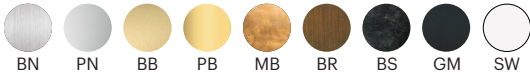

FINISH CODE

Metal Finish		Canopy Finish	
BN - Brushed Nickel	BR - Bronze	SN - Brushed Nickel	BR - Bronze
PN - Polished Nickel	BS - Blackened Steel	PN - Polished Nickel	BS - Blackened Steel
BB - Brushed Brass	GM - Gunmetal	BB - Brushed Brass	GB - Gunmetal
PB - Polished Brass		PB - Polished Brass	SW - Satin White
MB - Mottled Brass		MB - Mottled Brass	

LED Temperatures (K):

2200, 2500, 2700, 3000, 3500, 4000, 5000

Cord Length:

120" / 304.8 cm, Field Adjustable

Minimum Drop Length:

12" / 30.5 cm

FINISH OPTIONS

Metal and Canopy Finishes:

Brushed Nickel, Polished Nickel, Brushed Brass, Polished Brass, Mottled Brass, Bronze, Blackened Steel, Gunmetal, Satin White

Cord Colors:

Black, Brown, Houndstooth

SPECIFICATION CODE

Fixture	Size	LED Temp	Brightness	Dimming
BX3	30		SB	UNV
		22 - 2200K		
		25 - 2500K		
		27 - 2700K		
		30 - 3000K		
		35 - 3500K		
		40 - 4000K		
		50 - 5000K		