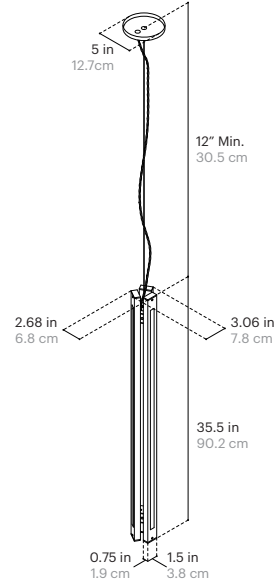

Warranty:

5 years

Fixture Weight:

9 lbs / 4 kg

Shipping Size and Weight:

10"L x 10"W x 40" H
25.4 cm x 25.4 cm x 101.6 cm
12 lbs / 5.4 kg

SPECIFICATIONS

LED:

LED Temperatures (K):

2200, 2500, 2700, 3000, 3500, 4000, 5000

Cord Length:

120" / 304.8 cm, Field Adjustable

Minimum Drop Length:

12" / 30.5 cm

FINISH OPTIONS

Metal and Canopy Finishes:

Warranty:

5 years

Fixture Weight:

11 lbs / 4.9 kg

Shipping Size and Weight:

10"L x 10"W x 40" H
25.4 cm x 25.4 cm x 101.6 cm
15 lbs / 6.8 kg

SPECIFICATIONS

LED: