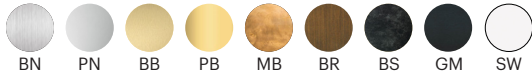

FINISH CODE

Metal Finish		Canopy Finish	
BN - Brushed Nickel	BR - Bronze	SN - Brushed Nickel	BR - Bronze
PN - Polished Nickel	BS - Blackened Steel	PN - Polished Nickel	BS - Blackened Steel
BB - Brushed Brass	GM - Gunmetal	BB - Brushed Brass	GB - Gunmetal
PB - Polished Brass		PB - Polished Brass	SW - Satin White
MB - Mottled Brass		MB - Mottled Brass	

LED Temperatures (K):

2200, 2500, 2700, 3000, 3500, 4000, 5000

Cord Length:

120" / 304.8 cm, Field Adjustable

Minimum Drop Length:

12" / 30.5 cm

FINISH OPTIONS

Metal and Canopy Finishes:

Brushed Nickel, Polished Nickel, Brushed Brass, Polished Brass, Mottled Brass, Bronze, Blackened Steel, Gunmetal, Satin White

Cord Colors:

Black, Brown, Houndstooth

SPECIFICATION CODE

Fixture	Size	LED Temp	Brightness	Dimming
BX6	30		SB	UNV
		22 - 2200K		
		25 - 2500K		
		27 - 2700K		
		30 - 3000K		
		35 - 3500K		
		40 - 4000K		
		50 - 5000K		