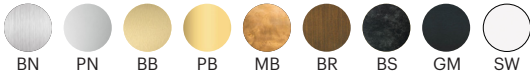

FINISH CODE

Metal Finish		Canopy Finish	
BN - Brushed Nickel	BR - Bronze	SN - Brushed Nickel	BR - Bronze
PN - Polished Nickel	BS - Blackened Steel	PN - Polished Nickel	BS - Blackened Steel
BB - Brushed Brass	GM - Gunmetal	BB - Brushed Brass	GB - Gunmetal
PB - Polished Brass		PB - Polished Brass	SW - Satin White
MB - Mottled Brass		MB - Mottled Brass	

Brushed Nickel, Polished Nickel, Brushed Brass, Polished Brass, Mottled Brass, Bronze, Blackened Steel, Gunmetal, Satin White

Cord Colors:

Black, Brown, Houndstooth

SPECIFICATION CODE

Fixture	Size	LED Temp	Brightness	Dimming
BX6	30		SB	UNV
		22 - 2200K		
		25 - 2500K		
		27 - 2700K		
		30 - 3000K		
		35 - 3500K		
		40 - 4000K		
		50 - 5000K		

Brushed Nickel, Polished Nickel, Brushed Brass, Polished Brass, Mottled Brass, Bronze, Blackened Steel, Gunmetal, Satin White

Cord Colors:

Black, Brown, Houndstooth

SPECIFICATION CODE

Fixture	Size	LED Temp	Brightness	Dimming
BX6	36		SB	UNV
		22 - 2200K		
		25 - 2500K		
		27 - 2700K		
		30 - 3000K		
		35 - 3500K		
		40 - 4000K		
		50 - 5000K		