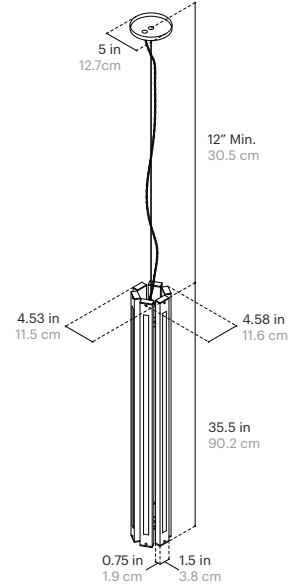

Cord Length:

120" / 304.8 cm, Field Adjustable

Minimum Drop Length:

12" / 30.5 cm

FINISH OPTIONS

Metal and Canopy Finishes:

Brushed Nickel, Polished Nickel, Brushed Brass, Polished Brass, Mottled Brass, Bronze, Blackened Steel, Gunmetal, Satin White

LED Temperatures (K):

2200, 2500, 2700, 3000, 3500, 4000, 5000

Cord Length:

120" / 304.8 cm, Field Adjustable

Minimum Drop Length:

12" / 30.5 cm

FINISH OPTIONS

Metal and Canopy Finishes:

Warranty:

5 years

Fixture Weight:

22 lbs / 9.9 kg

Shipping Size and Weight:

10"L x 10"W x 40" H
25.4 cm x 25.4 cm x 101.6 cm
30 lbs / 13.6 kg

SPECIFICATIONS

LED: