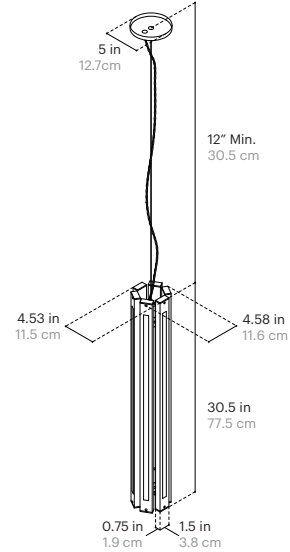

Fixture Weight:

14 lbs / 6.3 kg

Shipping Size and Weight:

10"L x 10"W x 40" H
25.4 cm x 25.4 cm x 101.6 cm
20 lbs / 9.1 kg

SPECIFICATIONS

LED:

Flexible LED Module (>60,000 Hour Lifespan)
Universal Voltage 120V-277V, 50Hz/60Hz

Warranty:

5 years

Fixture Weight:

18 lbs / 8.2 kg

Shipping Size and Weight:

10"L x 10"W x 40" H
25.4 cm x 25.4 cm x 101.6 cm
25 lbs / 11.4 kg

SPECIFICATIONS

LED:

LED Temperatures (K):

2200, 2500, 2700, 3000, 3500, 4000, 5000

Cord Length:

120" / 304.8 cm, Field Adjustable

Minimum Drop Length:

12" / 30.5 cm

FINISH OPTIONS

Metal and Canopy Finishes:

Warranty:

5 years

Fixture Weight:

22 lbs / 9.9 kg

Shipping Size and Weight:

10"L x 10"W x 40" H
25.4 cm x 25.4 cm x 101.6 cm
30 lbs / 13.6 kg

SPECIFICATIONS

LED: