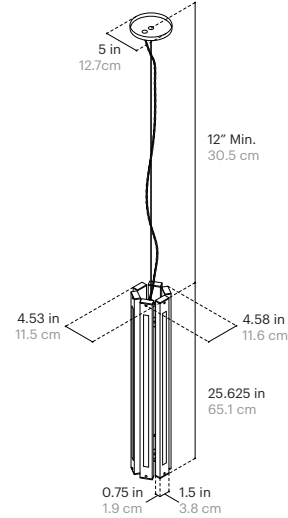

Fixture Weight:

14 lbs / 6.3 kg

Shipping Size and Weight:

10"L x 10"W x 40" H
25.4 cm x 25.4 cm x 101.6 cm
20 lbs / 9.1 kg

SPECIFICATIONS

LED:

Flexible LED Module (>60,000 Hour Lifespan)
Universal Voltage 120V-277V, 50Hz/60Hz

Cord Length:

120" / 304.8 cm, Field Adjustable

Minimum Drop Length:

12" / 30.5 cm

FINISH OPTIONS

Metal and Canopy Finishes:

Brushed Nickel, Polished Nickel, Brushed Brass, Polished Brass, Mottled Brass, Bronze, Blackened Steel, Gunmetal, Satin White

Warranty:

5 years

Fixture Weight:

18 lbs / 8.2 kg

Shipping Size and Weight:

10"L x 10"W x 40" H
25.4 cm x 25.4 cm x 101.6 cm
25 lbs / 11.4 kg

SPECIFICATIONS

LED:

LED Temperatures (K):

2200, 2500, 2700, 3000, 3500, 4000, 5000

Cord Length:

120" / 304.8 cm, Field Adjustable

Minimum Drop Length:

12" / 30.5 cm

FINISH OPTIONS

Metal and Canopy Finishes: