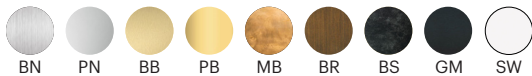

Cord Length:

120" / 304.8 cm, Field Adjustable

Minimum Drop Length:

12" / 30.5 cm

FINISH OPTIONS

Metal and Canopy Finishes:

Brushed Nickel, Polished Nickel, Brushed Brass, Polished Brass, Mottled Brass, Bronze, Blackened Steel, Gunmetal, Satin White

Cord Colors:

Black, Brown, Houndstooth

SPECIFICATION CODE

Fixture	Size	LED Temp	Brightness	Dimming
BX6	24		SB	UNV
		22 - 2200K		
		25 - 2500K		
		27 - 2700K		
		30 - 3000K		
		35 - 3500K		
		40 - 4000K		
		50 - 5000K		

FINISH CODE

Metal Finish		Canopy Finish	
BN - Brushed Nickel	BR - Bronze	SN - Brushed Nickel	BR - Bronze
PN - Polished Nickel	BS - Blackened Steel	PN - Polished Nickel	BS - Blackened Steel
BB - Brushed Brass	GM - Gunmetal	BB - Brushed Brass	GB - Gunmetal
PB - Polished Brass		PB - Polished Brass	SW - Satin White
MB - Mottled Brass		MB - Mottled Brass	